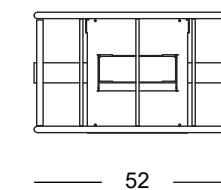

Power source: nr. 2 x 3.5 W G9 led bulbs
Supply voltage: 220/240 V
C E IP54

- 76838 WEZEN *suspension square lamp*
100 x 100 x h 30 cm