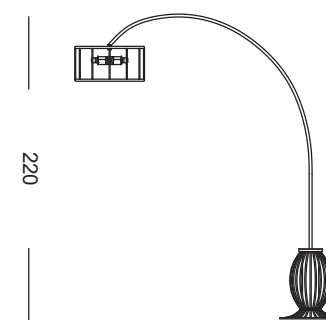

60/100

- 76834 WEZEN *suspension round lamp*
Ø60 x h 30 cm
Ø100 x h 30 cm

Power source: nr. 4 x 3.5 W G9 led bulbs
Supply voltage: 220/240 V
C E IP54

60/100

- 76835 WEZEN *suspension square lamp*
60 x 60 x h 30 cm

Power source: nr. 4 x 3.5 W G9 led bulbs
Supply voltage: 220/240 V
C E IP54

- 76831 WEZEN *applique*
52 x 16 x h 30 cm

Power source: nr. 2 x 3.5 W G9 led bulbs
Supply voltage: 220/240 V
C E IP54

- 76838 WEZEN *suspension square lamp*
100 x 100 x h 30 cm

Power source: nr. 4 x 3.5 W G9 led bulb
Supply voltage: 220/240 V
C E IP54

- 76830 WEZEN *floor lamp*
BASE Ø53 cm
MAX h 220 cm
MAX external dim. h 250 cm
HAT Ø60 cm h 30 cm

Power source: nr. 4 x 3.5 W G9 led bulbs
Supply voltage: 220/240 V
C E IP54