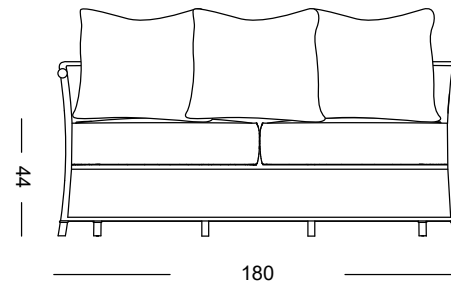

Power source: nr. 4 x 3.5 W G9 led bulb
Supply voltage: 220/240 V
C E IP54

- 76830 WEZEN *floor lamp*
BASE Ø53 cm
MAX h 220 cm
MAX external dim. h 250 cm
HAT Ø60 cm h 30 cm

Power source: nr. 4 x 3.5 W G9 led bulbs
Supply voltage: 220/240 V
C E IP54

WEZEN MAXI

- 62272 WEZEN armchair
77 x 82 x h' 44 x h 75 cm

- 62473 WEZEN 3 seat sofa
222 x 82 x h' 44 x h 75 cm

- 62472 WEZEN love seat
180 x 82 x h' 44 x h 75 cm

- 61840 WEZEN chaise longue rh
180 x 77 x h' 44 x h 75 cm