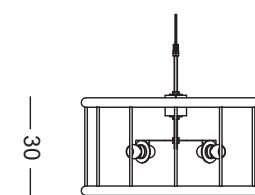

Power source: nr. 1 x 3.5 W G9 led bulb
Supply voltage: 220/240 V
C E IP54

Ø sup.
- 10/15/20 -

20/30/40
Ø inf.

108

35

- 67431 WEZEN *pyramid vase holder*
45 x 45 x h 108 cm

45

30