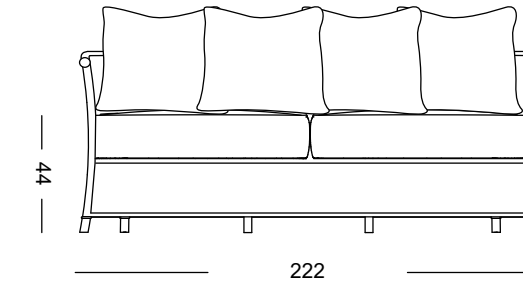

WEZEN MAXI

- 62272 WEZEN armchair
77 x 82 x h' 44 x h 75 cm

- 62473 WEZEN 3 seat sofa
222 x 82 x h' 44 x h 75 cm