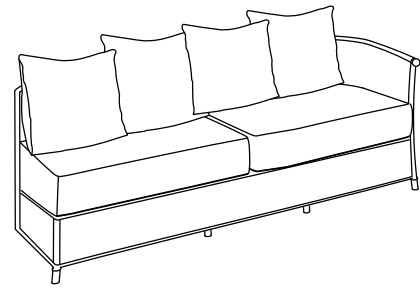

- 62504 WEZEN central double seat
160 x 82 x h' 44 x h 75 cm