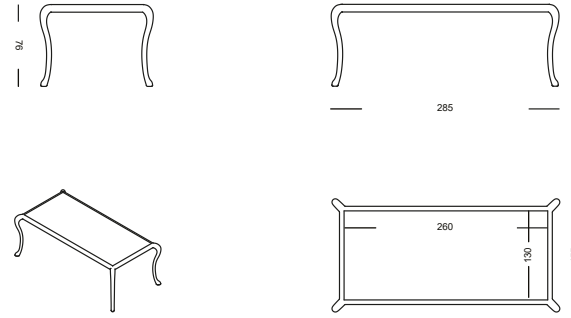

# CANOPO WOOD

*Armchair*  
104 x 108 x h' 43 x h 73 cm

*3 seat sofa*  
232 x 108 x h' 43 x h 73 cm

*Love seat*  
167 x 108 x h' 43 x h 73 cm

*Relax sofa*  
232 x 148 x h' 43 x h 73 cm

# CANOPO WOOD

*Pouf small*  
78 x 78 x h 43 cm

*Rectangular table*  
135 x 69 x h 31 cm

*Rectangular table*  
145 x 85 x h 31 cm

*Pouf big*  
103 x 103 x h 43 cm

*Rectangular table*  
195 x 95 x h 31 cm

# CANOPO WOOD

*Square table*  
75 x 75 x h 31 cm

*Square table*  
125 x 125 x h 31 cm

*Square table*  
95 x 95 x h 31 cm

*Square table*  
165 x 165 x h 31 cm

# CANOPO WOOD

*Square table*  
155 x 155 x h 76 cm

*Rectangular table*  
285 x 155 x h 76 cm

*Rectangular table*  
220 x 110 x h 76 cm

*Bridge chair*  
72 x 70 x h' 48 x h 75 cm

Is a trade mark licensed to