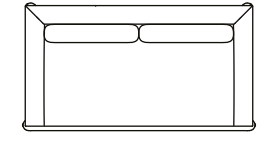

# CANOPO WOOD

*Armchair*  
104 x 108 x h' 43 x h 73 cm

*3 seat sofa*  
232 x 108 x h' 43 x h 73 cm

*Love seat*  
167 x 108 x h' 43 x h 73 cm

*Relax sofa*  
232 x 148 x h' 43 x h 73 cm

# CANOPO WOOD

*Love seat - high back*  
175 x 81 x h' 43 x h 130 cm

*Sunbed*  
203 x 97 x h' 43 x h 73 cm

*Chaise longue rh*  
175 x 86 x h' 43 x h 73 cm

*Canopy bed*  
224 x 224 x h' 43 h 222 cm

*Chaise longue lh*  
175 x 86 x h' 43 x h 73 cm

# CANOPO WOOD

*Square table*  
75 x 75 x h 31 cm

*Square table*  
125 x 125 x h 31 cm

*Square table*  
95 x 95 x h 31 cm

*Square table*  
165 x 165 x h 31 cm

# CANOPO WOOD

*Square table*  
155 x 155 x h 76 cm

*Rectangular table*  
285 x 155 x h 76 cm

*Rectangular table*  
220 x 110 x h 76 cm

*Bridge chair*  
72 x 70 x h' 48 x h 75 cm

Is a trade mark licensed to