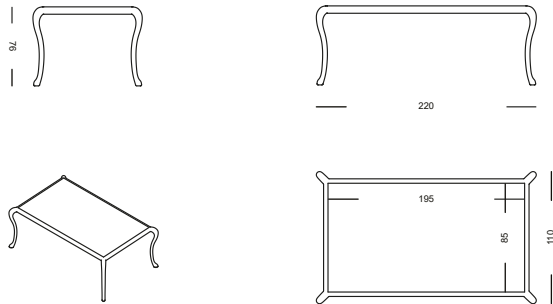

# CANOPO WOOD

*Armchair*  
104 x 108 x h' 43 x h 73 cm

*3 seat sofa*  
232 x 108 x h' 43 x h 73 cm

*Love seat*  
167 x 108 x h' 43 x h 73 cm

*Relax sofa*  
232 x 148 x h' 43 x h 73 cm

# CANOPO WOOD

*Pouf small*  
78 x 78 x h 43 cm

*Rectangular table*  
135 x 69 x h 31 cm

*Rectangular table*  
145 x 85 x h 31 cm

*Pouf big*  
103 x 103 x h 43 cm

*Rectangular table*  
195 x 95 x h 31 cm

# CANOPO WOOD

*Square table*  
75 x 75 x h 31 cm

*Square table*  
125 x 125 x h 31 cm

*Square table*  
95 x 95 x h 31 cm

*Square table*  
165 x 165 x h 31 cm

# CANOPO WOOD

*Square table*  
155 x 155 x h 76 cm

*Rectangular table*  
285 x 155 x h 76 cm

*Rectangular table*  
220 x 110 x h 76 cm

*Bridge chair*  
72 x 70 x h' 48 x h 75 cm

Is a trade mark licensed to