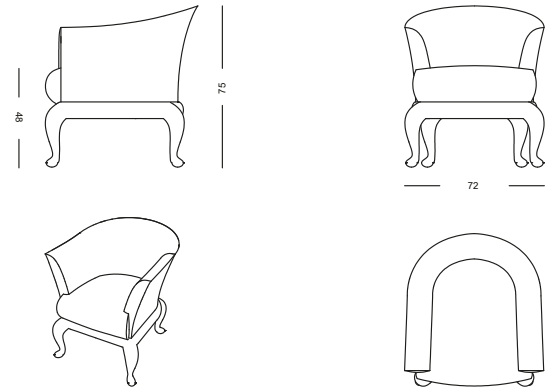

# CANOPO WOOD

*Armchair*  
104 x 108 x h' 43 x h 73 cm

*3 seat sofa*  
232 x 108 x h' 43 x h 73 cm

*Love seat*  
167 x 108 x h' 43 x h 73 cm

*Relax sofa*  
232 x 148 x h' 43 x h 73 cm

# CANOPO WOOD

*Pouf small*  
78 x 78 x h 43 cm

*Rectangular table*  
135 x 69 x h 31 cm

*Rectangular table*  
145 x 85 x h 31 cm

*Pouf big*  
103 x 103 x h 43 cm

*Rectangular table*  
195 x 95 x h 31 cm

# CANOPO WOOD

*Square table*  
75 x 75 x h 31 cm

*Square table*  
125 x 125 x h 31 cm

*Square table*  
95 x 95 x h 31 cm

*Square table*  
165 x 165 x h 31 cm

# CANOPO WOOD

*Square table*  
155 x 155 x h 76 cm

*Rectangular table*  
285 x 155 x h 76 cm

*Rectangular table*  
220 x 110 x h 76 cm

*Bridge chair*  
72 x 70 x h' 48 x h 75 cm

Is a trade mark licensed to