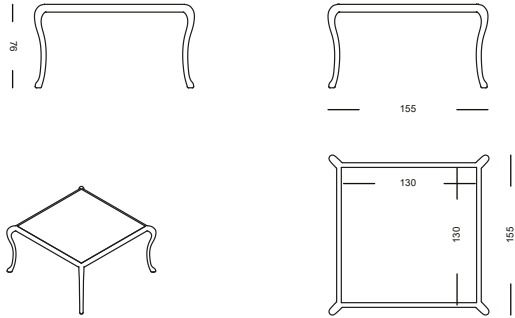

# CANOPO WOOD

*Armchair*  
104 x 108 x h' 43 x h 73 cm

*3 seat sofa*  
232 x 108 x h' 43 x h 73 cm

*Love seat*  
167 x 108 x h' 43 x h 73 cm

*Relax sofa*  
232 x 148 x h' 43 x h 73 cm

# CANOPO WOOD

*Pouf small*  
78 x 78 x h 43 cm

*Rectangular table*  
135 x 69 x h 31 cm

*Rectangular table*  
145 x 85 x h 31 cm

*Pouf big*  
103 x 103 x h 43 cm

*Rectangular table*  
195 x 95 x h 31 cm

# CANOPO WOOD

*Square table*  
75 x 75 x h 31 cm

*Square table*  
125 x 125 x h 31 cm

*Square table*  
95 x 95 x h 31 cm

*Square table*  
165 x 165 x h 31 cm

# CANOPO WOOD

*Square table*  
155 x 155 x h 76 cm

*Rectangular table*  
285 x 155 x h 76 cm

*Rectangular table*  
220 x 110 x h 76 cm

*Bridge chair*  
72 x 70 x h' 48 x h 75 cm

Is a trade mark licensed to