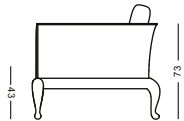

# CANOPO WOOD

*Armchair*  
104 x 108 x h' 43 x h 73 cm

*3 seat sofa*  
232 x 108 x h' 43 x h 73 cm

*Love seat*  
167 x 108 x h' 43 x h 73 cm

*Relax sofa*  
232 x 148 x h' 43 x h 73 cm

# CANOPO WOOD

*Love seat - high back*  
175 x 81 x h' 43 x h 130 cm

*Sunbed*  
203 x 97 x h' 43 x h 73 cm

*Chaise longue rh*  
175 x 86 x h' 43 x h 73 cm

*Canopy bed*  
224 x 224 x h' 43 h 222 cm

*Chaise longue lh*  
175 x 86 x h' 43 x h 73 cm

# CANOPO WOOD

*Square table*  
75 x 75 x h 31 cm

*Square table*  
125 x 125 x h 31 cm

*Square table*  
95 x 95 x h 31 cm

*Square table*  
165 x 165 x h 31 cm

# CANOPO WOOD

*Square table*  
155 x 155 x h 76 cm

*Rectangular table*  
285 x 155 x h 76 cm

*Rectangular table*  
220 x 110 x h 76 cm

*Bridge chair*  
72 x 70 x h' 48 x h 75 cm

Is a trade mark licensed to