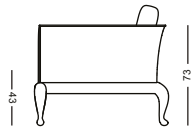

# CANOPO WOOD

*Armchair*  
104 x 108 x h' 43 x h 73 cm

*3 seat sofa*  
232 x 108 x h' 43 x h 73 cm

*Love seat*  
167 x 108 x h' 43 x h 73 cm

*Relax sofa*  
232 x 148 x h' 43 x h 73 cm

# CANOPO WOOD

*Love seat - high back*  
175 x 81 x h' 43 x h 130 cm

*Sunbed*  
203 x 97 x h' 43 x h 73 cm

*Chaise longue rh*  
175 x 86 x h' 43 x h 73 cm

*Canopy bed*  
224 x 224 x h' 43 h 222 cm

*Chaise longue lh*  
175 x 86 x h' 43 x h 73 cm

# CANOPO WOOD

*Square table*  
75 x 75 x h 31 cm

*Square table*  
125 x 125 x h 31 cm

*Square table*  
95 x 95 x h 31 cm

*Square table*  
165 x 165 x h 31 cm

# CANOPO WOOD

*Square table*  
155 x 155 x h 76 cm

*Rectangular table*  
285 x 155 x h 76 cm

*Rectangular table*  
220 x 110 x h 76 cm

*Bridge chair*  
72 x 70 x h' 48 x h 75 cm

Is a trade mark licensed to