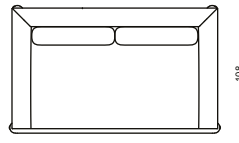

# CANOPO WOOD

*Armchair*  
104 x 108 x h' 43 x h 73 cm

*3 seat sofa*  
232 x 108 x h' 43 x h 73 cm

*Love seat*  
167 x 108 x h' 43 x h 73 cm

*Relax sofa*  
232 x 148 x h' 43 x h 73 cm

# CANOPO WOOD

*Love seat - high back*  
175 x 81 x h' 43 x h 130 cm

*Sunbed*  
203 x 97 x h' 43 x h 73 cm

*Chaise longue rh*  
175 x 86 x h' 43 x h 73 cm

*Canopy bed*  
224 x 224 x h' 43 h 222 cm

*Chaise longue lh*  
175 x 86 x h' 43 x h 73 cm

# CANOPO WOOD

*Pouf small*  
78 x 78 x h 43 cm

*Rectangular table*  
135 x 69 x h 31 cm

*Rectangular table*  
145 x 85 x h 31 cm

*Pouf big*  
103 x 103 x h 43 cm

*Rectangular table*  
195 x 95 x h 31 cm

# CANOPO WOOD

*Square table*  
155 x 155 x h 76 cm

*Rectangular table*  
285 x 155 x h 76 cm

*Rectangular table*  
220 x 110 x h 76 cm

*Bridge chair*  
72 x 70 x h' 48 x h 75 cm

Is a trade mark licensed to