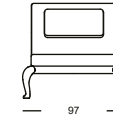

# CANOPO WOOD

*Armchair*  
104 x 108 x h' 43 x h 73 cm

*3 seat sofa*  
232 x 108 x h' 43 x h 73 cm

*Love seat*  
167 x 108 x h' 43 x h 73 cm

*Relax sofa*  
232 x 148 x h' 43 x h 73 cm

# CANOPO WOOD

*Love seat - high back*  
175 x 81 x h' 43 x h 130 cm

*Sunbed*  
203 x 97 x h' 43 x h 73 cm

*Chaise longue rh*  
175 x 86 x h' 43 x h 73 cm

*Canopy bed*  
224 x 224 x h' 43 h 222 cm

*Chaise longue lh*  
175 x 86 x h' 43 x h 73 cm

# CANOPO WOOD

*Pouf small*  
78 x 78 x h 43 cm

*Rectangular table*  
135 x 69 x h 31 cm

*Rectangular table*  
145 x 85 x h 31 cm

*Pouf big*  
103 x 103 x h 43 cm

*Rectangular table*  
195 x 95 x h 31 cm

# CANOPO WOOD

*Square table*  
155 x 155 x h 76 cm

*Rectangular table*  
285 x 155 x h 76 cm

*Rectangular table*  
220 x 110 x h 76 cm

*Bridge chair*  
72 x 70 x h' 48 x h 75 cm

Is a trade mark licensed to