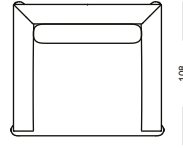

# CANOPO WOOD

*Armchair*  
104 x 108 x h' 43 x h 73 cm

*3 seat sofa*  
232 x 108 x h' 43 x h 73 cm

*Love seat*  
167 x 108 x h' 43 x h 73 cm

*Relax sofa*  
232 x 148 x h' 43 x h 73 cm

# CANOPO WOOD

*Love seat - high back*  
175 x 81 x h' 43 x h 130 cm

*Sunbed*  
203 x 97 x h' 43 x h 73 cm

*Chaise longue rh*  
175 x 86 x h' 43 x h 73 cm

*Canopy bed*  
224 x 224 x h' 43 h 222 cm

*Chaise longue lh*  
175 x 86 x h' 43 x h 73 cm

# CANOPO WOOD

*Square table*  
75 x 75 x h 31 cm

*Square table*  
125 x 125 x h 31 cm

*Square table*  
95 x 95 x h 31 cm

*Square table*  
165 x 165 x h 31 cm

# CANOPO WOOD

*Square table*  
155 x 155 x h 76 cm

*Rectangular table*  
285 x 155 x h 76 cm

*Rectangular table*  
220 x 110 x h 76 cm

*Bridge chair*  
72 x 70 x h' 48 x h 75 cm

Is a trade mark licensed to