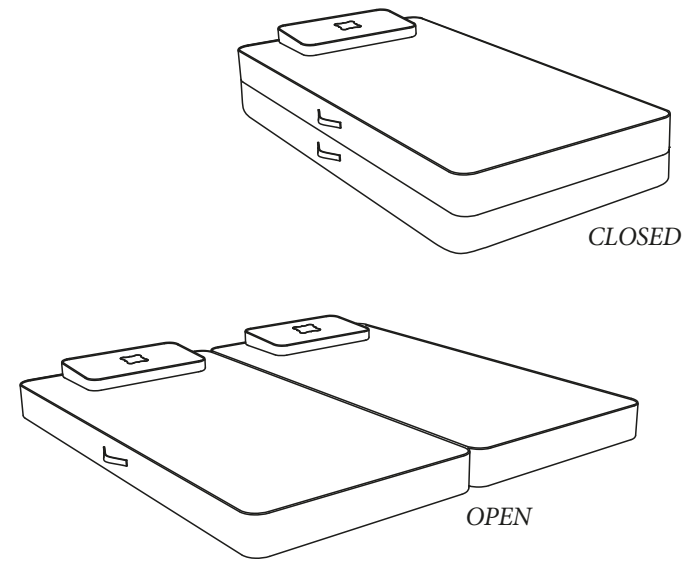

— ABACO
Technical book
CANOPO FLOATING

CANOPO FLOATING

- 6221810 CANOPO FLOATING *aluminium base*
suitable for 62216 armchair OPEN
85 x 158 x h 13 cm

- 6221710 CANOPO FLOATING *aluminium base*
suitable for 62216 armchair CLOSED
85 x 85 x h 13

- 6221720 CANOPO FLOATING *base*
suitable for 62216 armchair CLOSED
106 x 106 x h 21 cm

CANOPO FLOATING

- 6221820 CANOPO FLOATING base
suitable for 62216 armchair OPEN
106 x 179 x h 21 cm

- 61860 CANOPOLOATING double sun bed
100 x 200/100 x h 32/16

- 61858 CANOPO FLOATING single sun bed
100 x 100/200 x h 32/16

- 6185910 CANOPO FLOATING aluminium base
suitable for 61858 single sun bed CLOSED
101 x 101 x h 13

CANOPO FLOATING

-13-

102

- 6186110 CANOPO FLOATING aluminium base
suitable for 61858 single sun bed OPEN
suitable for 61860 double sun bed CLOSED
102 x 202 x h 13 cm