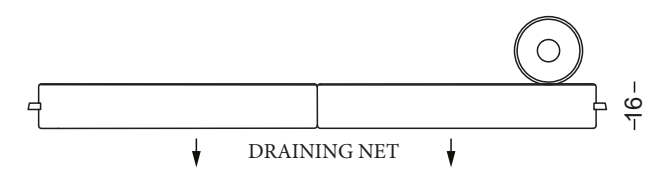

— ABACO
Technical book
CANOPO FLOATING

CANOPO FLOATING

- 6221810 CANOPO FLOATING *aluminium base*
suitable for 62216 armchair OPEN
85 x 158 x h 13 cm

- 6221710 CANOPO FLOATING *aluminium base*
suitable for 62216 armchair CLOSED
85 x 85 x h 13

- 6221720 CANOPO FLOATING *base*
suitable for 62216 armchair CLOSED
106 x 106 x h 21 cm

CANOPO FLOATING

- 6221820 CANOPO FLOATING base
suitable for 62216 armchair OPEN
106 x 179 x h 21 cm

- 61860 CANOPOLOATING double sun bed
100 x 200/100 x h 32/16

- 61858 CANOPO FLOATING single sun bed
100 x 100/200 x h 32/16

- 6185910 CANOPO FLOATING aluminium base
suitable for 61858 single sun bed CLOSED
101 x 101 x h 13

CANOPO FLOATING

-13-

102

- 6186110 CANOPO FLOATING aluminium base
suitable for 61858 single sun bed OPEN
suitable for 61860 double sun bed CLOSED
102 x 202 x h 13 cm