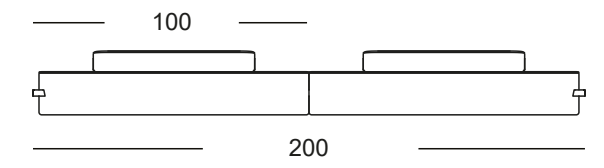

— ABACO
Technical book
CANOPO FLOATING

CANOPO FLOATING

- 6221810 CANOPO FLOATING *aluminium base*
suitable for 62216 armchair OPEN
85 x 158 x h 13 cm

- 6221710 CANOPO FLOATING *aluminium base*
suitable for 62216 armchair CLOSED
85 x 85 x h 13

- 6221720 CANOPO FLOATING *base*
suitable for 62216 armchair CLOSED
106 x 106 x h 21 cm

CANOPO FLOATING

- 6221820 CANOPO FLOATING base
suitable for 62216 armchair OPEN
106 x 179 x h 21 cm

- 61860 CANOPOLOATING double sun bed
100 x 200/100 x h 32/16

- 61858 CANOPO FLOATING single sun bed
100 x 100/200 x h 32/16

- 6185910 CANOPO FLOATING aluminium base
suitable for 61858 single sun bed CLOSED
101 x 101 x h 13

CANOPO FLOATING

-13-

102

- 6186110 CANOPO FLOATING aluminium base
suitable for 61858 single sun bed OPEN
suitable for 61860 double sun bed CLOSED
102 x 202 x h 13 cm