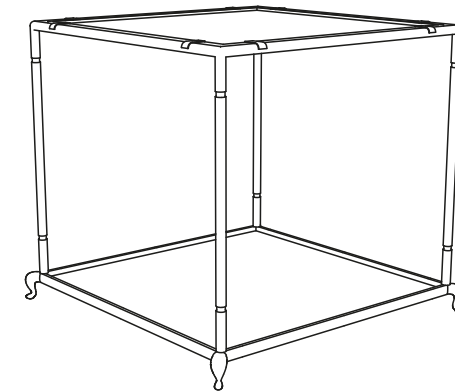

- 6185920 CANOPO FLOATING base
suitable for 61858 single sun bed CLOSED
123 x 123 x h 21 cm

123

200

123

- 6822220 CANOPO FLOATING canopy
suitable for 61858 single sun bed OPEN
123 x 223 x h' 17 h 200 cm

- 6822310 CANOPO FLOATING additional roof
suitable for 6822220 CANOPO FLOATING canopy

223

CANOPO FLOATING

-13-

202

THICKNESS mm 3

202

- 6186210 CANOPO FLOATING *aluminium base*
suitable for 61860 *double sun bed OPEN*
202 x 202 x h 13 cm

200

223

- 6822420 CANOPO FLOATING *canopy*
suitable for 61860 *double sun bed OPEN*
223 x 223 x h'17 h 200 cm

- 6822910 CANOPO FLOATING *additional roof*
suitable for 6822420 CANOPO FLOATING *canopy*

223

-21-

223

- 6186220 CANOPO FLOATING *base*
suitable for 61860 *double sun bed OPEN*
223 x 223 x h 21 cm

-11-

50

- 67202 CANOPO FLOATING *square tray*
with glass holder
50 x 50 x h 11 cm

223

50

CANOPO FLOATING