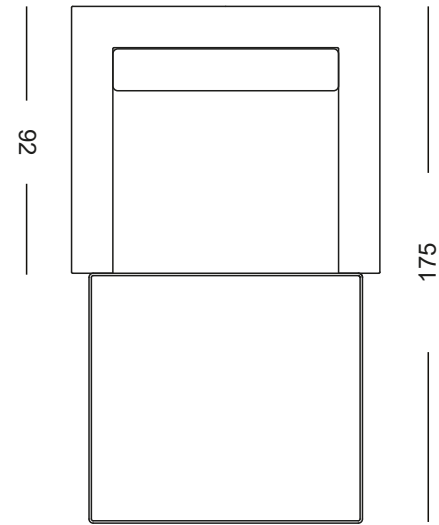

— ABACO
Technical book
CANOPO FLOATING

CANOPO FLOATING

- 6221810 CANOPO FLOATING *aluminium base*
suitable for 62216 armchair OPEN
85 x 158 x h 13 cm

- 6221710 CANOPO FLOATING *aluminium base*
suitable for 62216 armchair CLOSED
85 x 85 x h 13

- 6221720 CANOPO FLOATING *base*
suitable for 62216 armchair CLOSED
106 x 106 x h 21 cm

CANOPO FLOATING

- 6221820 CANOPO FLOATING base
suitable for 62216 armchair OPEN
106 x 179 x h 21 cm

- 61860 CANOPOLOATING double sun bed
100 x 200/100 x h 32/16

- 61858 CANOPO FLOATING single sun bed
100 x 100/200 x h 32/16

- 6185910 CANOPO FLOATING aluminium base
suitable for 61858 single sun bed CLOSED
101 x 101 x h 13

CANOPO FLOATING

-13-

102

- 6186110 CANOPO FLOATING aluminium base
suitable for 61858 single sun bed OPEN
suitable for 61860 double sun bed CLOSED
102 x 202 x h 13 cm

223

- 6186220 CANOPO FLOATING *base*
suitable for 61860 *double sun bed OPEN*
223 x 223 x h 21 cm

-11-

50

- 67202 CANOPO FLOATING *square tray*
with glass holder
50 x 50 x h 11 cm

223

50

CANOPO FLOATING