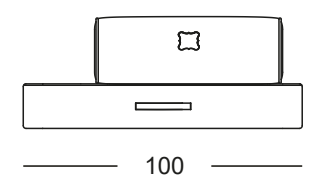

— ABACO
Technical book
CANOPO FLOATING

CANOPO FLOATING

- 6221810 CANOPO FLOATING *aluminium base*
suitable for 62216 armchair OPEN
85 x 158 x h 13 cm

- 6221710 CANOPO FLOATING *aluminium base*
suitable for 62216 armchair CLOSED
85 x 85 x h 13

- 6221720 CANOPO FLOATING *base*
suitable for 62216 armchair CLOSED
106 x 106 x h 21 cm

CANOPO FLOATING

- 6221820 CANOPO FLOATING base
suitable for 62216 armchair OPEN
106 x 179 x h 21 cm

- 61860 CANOPOLOATING double sun bed
100 x 200/100 x h 32/16

- 61858 CANOPO FLOATING single sun bed
100 x 100/200 x h 32/16

- 6185910 CANOPO FLOATING aluminium base
suitable for 61858 single sun bed CLOSED
101 x 101 x h 13

CANOPO FLOATING

-13-

102

- 6186110 CANOPO FLOATING aluminium base
suitable for 61858 single sun bed OPEN
suitable for 61860 double sun bed CLOSED
102 x 202 x h 13 cm