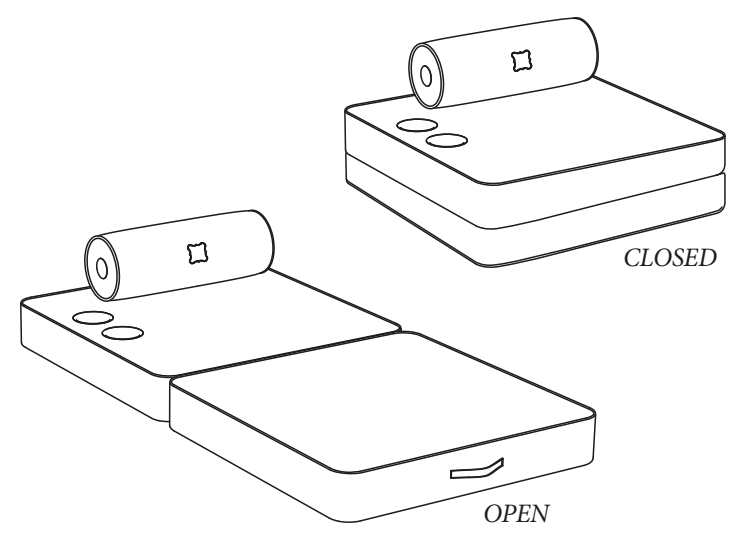

— ABACO
Technical book
CANOPO FLOATING

CANOPO FLOATING

- 6221810 CANOPO FLOATING *aluminium base*
suitable for 62216 armchair OPEN
85 x 158 x h 13 cm

- 6221710 CANOPO FLOATING *aluminium base*
suitable for 62216 armchair CLOSED
85 x 85 x h 13

- 6221720 CANOPO FLOATING *base*
suitable for 62216 armchair CLOSED
106 x 106 x h 21 cm

CANOPO FLOATING

- 6221820 CANOPO FLOATING base
suitable for 62216 armchair OPEN
106 x 179 x h 21 cm

- 61860 CANOPOLOATING double sun bed
100 x 200/100 x h 32/16

- 61858 CANOPO FLOATING single sun bed
100 x 100/200 x h 32/16

- 6185910 CANOPO FLOATING aluminium base
suitable for 61858 single sun bed CLOSED
101 x 101 x h 13

CANOPO FLOATING

-13-

102

- 6186110 CANOPO FLOATING aluminium base
suitable for 61858 single sun bed OPEN
suitable for 61860 double sun bed CLOSED
102 x 202 x h 13 cm