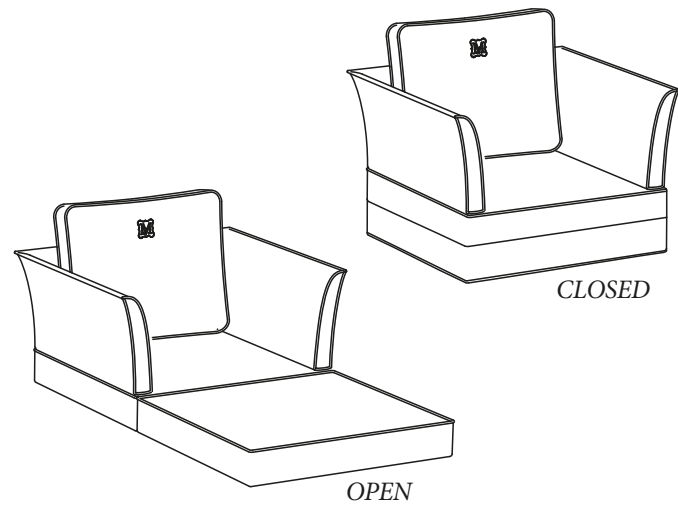

— ABACO
Technical book
CANOPO FLOATING

CANOPO FLOATING

- 6221810 CANOPO FLOATING *aluminium base*
suitable for 62216 armchair OPEN
85 x 158 x h 13 cm

- 6221710 CANOPO FLOATING *aluminium base*
suitable for 62216 armchair CLOSED
85 x 85 x h 13

- 6221720 CANOPO FLOATING *base*
suitable for 62216 armchair CLOSED
106 x 106 x h 21 cm

CANOPO FLOATING

- 6221820 CANOPO FLOATING base
suitable for 62216 armchair OPEN
106 x 179 x h 21 cm

- 61860 CANOPOLOATING double sun bed
100 x 200/100 x h 32/16

- 61858 CANOPO FLOATING single sun bed
100 x 100/200 x h 32/16

- 6185910 CANOPO FLOATING aluminium base
suitable for 61858 single sun bed CLOSED
101 x 101 x h 13

CANOPO FLOATING

-13-

102

- 6186110 CANOPO FLOATING aluminium base
suitable for 61858 single sun bed OPEN
suitable for 61860 double sun bed CLOSED
102 x 202 x h 13 cm