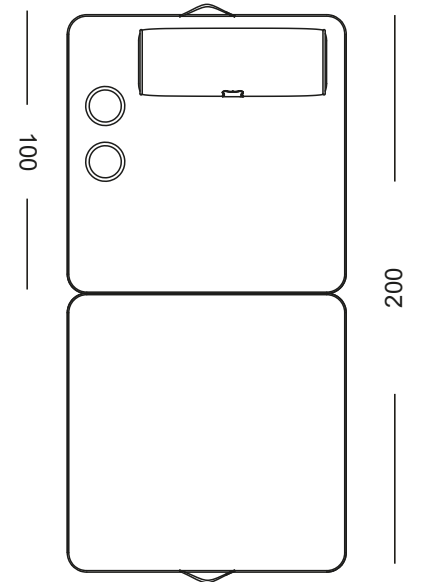

— ABACO
Technical book
CANOPO FLOATING

CANOPO FLOATING

- 6221810 CANOPO FLOATING *aluminium base*
suitable for 62216 armchair OPEN
85 x 158 x h 13 cm

- 6221710 CANOPO FLOATING *aluminium base*
suitable for 62216 armchair CLOSED
85 x 85 x h 13

- 6221720 CANOPO FLOATING *base*
suitable for 62216 armchair CLOSED
106 x 106 x h 21 cm

CANOPO FLOATING

- 6221820 CANOPO FLOATING base
suitable for 62216 armchair OPEN
106 x 179 x h 21 cm

- 61860 CANOPOLOATING double sun bed
100 x 200/100 x h 32/16

- 61858 CANOPO FLOATING single sun bed
100 x 100/200 x h 32/16

- 6185910 CANOPO FLOATING aluminium base
suitable for 61858 single sun bed CLOSED
101 x 101 x h 13

CANOPO FLOATING

-13-

102

- 6186110 CANOPO FLOATING aluminium base
suitable for 61858 single sun bed OPEN
suitable for 61860 double sun bed CLOSED
102 x 202 x h 13 cm

THICKNESS mm 3

202

-21-

123

- 6186120 CANOPO FLOATING base
suitable for 61858 single sun bed OPEN
suitable for 61860 double sun bed CLOSED
123 x 223 x h 21 cm

223

-21-

123