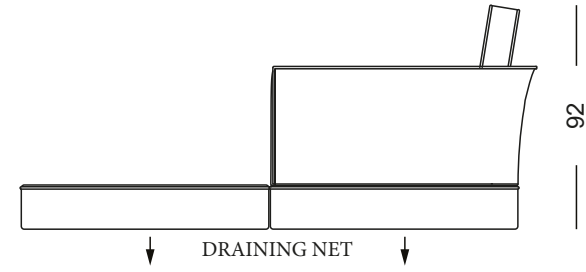

— ABACO
Technical book
CANOPO FLOATING

CANOPO FLOATING

- 6221810 CANOPO FLOATING *aluminium base*
suitable for 62216 armchair OPEN
85 x 158 x h 13 cm

- 6221710 CANOPO FLOATING *aluminium base*
suitable for 62216 armchair CLOSED
85 x 85 x h 13

- 6221720 CANOPO FLOATING *base*
suitable for 62216 armchair CLOSED
106 x 106 x h 21 cm

CANOPO FLOATING

- 6221820 CANOPO FLOATING base
suitable for 62216 armchair OPEN
106 x 179 x h 21 cm

- 61860 CANOPOLOATING double sun bed
100 x 200/100 x h 32/16

- 61858 CANOPO FLOATING single sun bed
100 x 100/200 x h 32/16

- 6185910 CANOPO FLOATING aluminium base
suitable for 61858 single sun bed CLOSED
101 x 101 x h 13

CANOPO FLOATING

-13-

102

- 6186110 CANOPO FLOATING aluminium base
suitable for 61858 single sun bed OPEN
suitable for 61860 double sun bed CLOSED
102 x 202 x h 13 cm