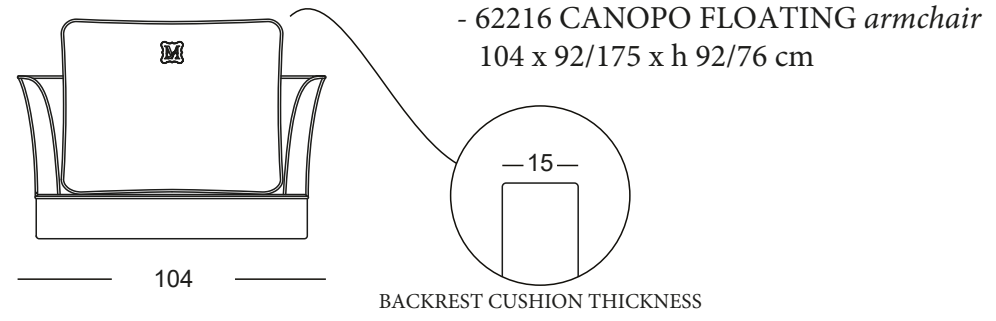

— ABACO
Technical book
CANOPO FLOATING

CANOPO FLOATING

- 6221810 CANOPO FLOATING *aluminium base*
suitable for 62216 armchair OPEN
85 x 158 x h 13 cm

- 6221710 CANOPO FLOATING *aluminium base*
suitable for 62216 armchair CLOSED
85 x 85 x h 13

- 6221720 CANOPO FLOATING *base*
suitable for 62216 armchair CLOSED
106 x 106 x h 21 cm

CANOPO FLOATING

- 6221820 CANOPO FLOATING base
suitable for 62216 armchair OPEN
106 x 179 x h 21 cm

- 61860 CANOPOLOATING double sun bed
100 x 200/100 x h 32/16

- 61858 CANOPO FLOATING single sun bed
100 x 100/200 x h 32/16

- 6185910 CANOPO FLOATING aluminium base
suitable for 61858 single sun bed CLOSED
101 x 101 x h 13

CANOPO FLOATING

-13-

102

- 6186110 CANOPO FLOATING aluminium base
suitable for 61858 single sun bed OPEN
suitable for 61860 double sun bed CLOSED
102 x 202 x h 13 cm