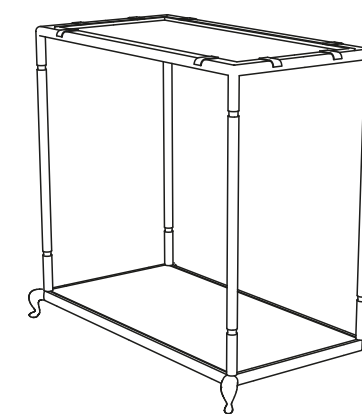

— ABACO
Technical book
CANOPO FLOATING

CANOPO FLOATING

- 6221810 CANOPO FLOATING *aluminium base*
suitable for 62216 armchair OPEN
85 x 158 x h 13 cm

- 6221710 CANOPO FLOATING *aluminium base*
suitable for 62216 armchair CLOSED
85 x 85 x h 13

- 61858 CANOPO FLOATING single sun bed
100 x 100/200 x h 32/16

- 6185910 CANOPO FLOATING aluminium base
suitable for 61858 single sun bed CLOSED
101 x 101 x h 13

CANOPO FLOATING

-13-

102

- 6186110 CANOPO FLOATING aluminium base
suitable for 61858 single sun bed OPEN
suitable for 61860 double sun bed CLOSED
102 x 202 x h 13 cm

- 6185920 CANOPO FLOATING base
suitable for 61858 single sun bed CLOSED
123 x 123 x h 21 cm

123

200

123

- 6822220 CANOPO FLOATING canopy
suitable for 61858 single sun bed OPEN
123 x 223 x h' 17 h 200 cm

- 6822310 CANOPO FLOATING additional roof
suitable for 6822220 CANOPO FLOATING canopy

223

CANOPO FLOATING

-13-

202

THICKNESS mm 3

202

- 6186210 CANOPO FLOATING *aluminium base*
suitable for 61860 *double sun bed OPEN*
202 x 202 x h 13 cm

200