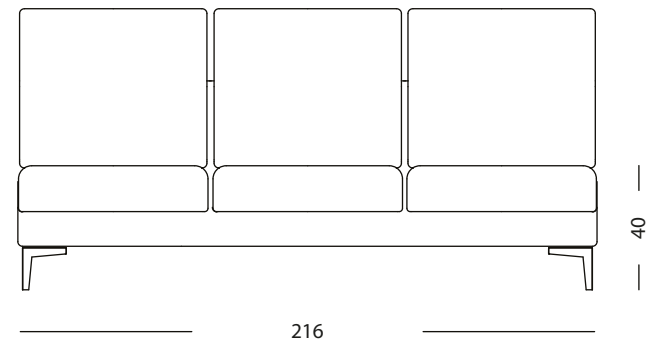

— ABACO
Technical book
MIAMI

MIAMI

- 62214 Armchair
100 x 100 x h' 40 x h 67 cm

- 62415 3 Seat sofa
244 x 100 x h' 40 x h 67 cm

- 62414 2 Love seat
172 x 100 x h' 40 x h 67 cm

- 62416 2 seat sofa
right handed
158 x 100 x h' 40 x h 67 cm

MIAMI

158

- 62417 2 seat sofa
left handed
158 x 100 x h' 40 x h 67 cm

230

- 62419 3 seat sofa
left handed
230 x 100 x h' 40 x h 67 cm

100

100

230

- 62418 3 seat sofa
right handed
230 x 100 x h' 40 x h 73 cm

100

- 62412 Corner seat small
100 x 100 x h' 40 x h 67 cm

100

100

MIAMI

- 62410 central 2 seat sofa
144 x 100 x h' 40 x h 67 cm

- 62409 Central seat
72 x 100 x h' 40 x h 67 cm

- 62411 central 3 seat sofa
216 x 100 x h' 40 x h 67 cm

- 62606 Pouf
100 x 100 x h 40 cm

- 62448 Corner element big
200 x 200 x h' 40 x h 67 cm

- 62634 Corner pouf big
with diagonal backrest
200 x 200 x h 40