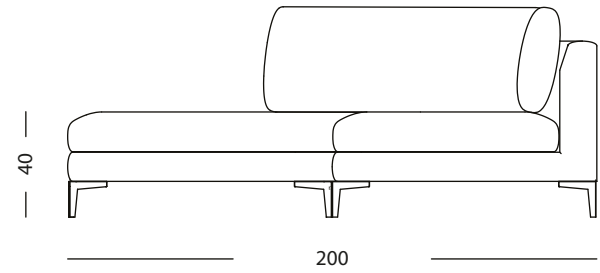

- 62418 3 seat sofa
right handed
230 x 100 x h' 40 x h 73 cm

100

- 62412 Corner seat small
100 x 100 x h' 40 x h 67 cm

100

100

MIAMI

- 62410 central 2 seat sofa
144 x 100 x h' 40 x h 67 cm

- 62409 Central seat
72 x 100 x h' 40 x h 67 cm

- 62411 central 3 seat sofa
216 x 100 x h' 40 x h 67 cm

- 62606 Pouf
100 x 100 x h 40 cm

- 62448 Corner element big
200 x 200 x h' 40 x h 67 cm

- 62634 Corner pouf big
with diagonal backrest
200 x 200 x h 40

- 62449 Corner element medium
150 x 150 x h' 40 x h 67 cm

- 62635 Corner pouf small
with diagonal backrest
150 x 150 x h 40

MIAMI

- 62476
Diagonal right element
200 x 200 x h' 40 x h 67 cm

- 62633 Pouf with diagonal
backrest
170 x 170 x h 40 cm

- 62477
Diagonal left element
200 x 200 x h' 40 x h 67 cm

- 62478 Armrest
100 x 50 x h 50 cm

- 62479
Armrest with ceramic top
100 x 50 x h 50 cm

MIAMI

- 61856 Sun bed
210 x 85 x h 40 cm

- 68220 Canopy bed
210 x 210 x h 40 x h 210 cm