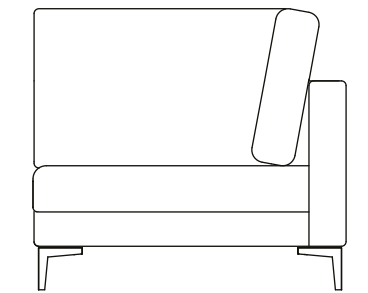

— ABACO
Technical book
MIAMI

MIAMI

- 62214 Armchair
100 x 100 x h' 40 x h 67 cm

- 62415 3 Seat sofa
244 x 100 x h' 40 x h 67 cm

- 62414 2 Love seat
172 x 100 x h' 40 x h 67 cm

- 62416 2 seat sofa
right handed
158 x 100 x h' 40 x h 67 cm

MIAMI

158

- 62417 2 seat sofa
left handed
158 x 100 x h' 40 x h 67 cm

230

- 62419 3 seat sofa
left handed
230 x 100 x h' 40 x h 67 cm

100

100

230

- 62418 3 seat sofa
right handed
230 x 100 x h' 40 x h 73 cm

100

- 62412 Corner seat small
100 x 100 x h' 40 x h 67 cm

100

100

MIAMI

- 62410 central 2 seat sofa
144 x 100 x h' 40 x h 67 cm

- 62409 Central seat
72 x 100 x h' 40 x h 67 cm

- 62411 central 3 seat sofa
216 x 100 x h' 40 x h 67 cm

- 62606 Pouf
100 x 100 x h 40 cm

- 62448 Corner element big
200 x 200 x h' 40 x h 67 cm

- 62634 Corner pouf big
with diagonal backrest
200 x 200 x h 40