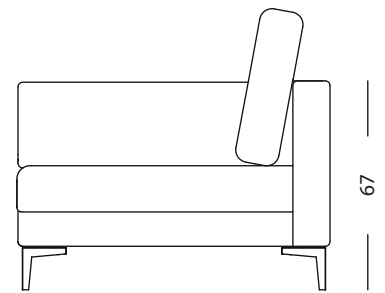

— ABACO
Technical book
MIAMI

MIAMI

- 62214 Armchair
100 x 100 x h' 40 x h 67 cm

- 62415 3 Seat sofa
244 x 100 x h' 40 x h 67 cm

- 62414 2 Love seat
172 x 100 x h' 40 x h 67 cm

- 62416 2 seat sofa
right handed
158 x 100 x h' 40 x h 67 cm

MIAMI

158

- 62417 2 seat sofa
left handed
158 x 100 x h' 40 x h 67 cm

230

- 62419 3 seat sofa
left handed
230 x 100 x h' 40 x h 67 cm

100

100

230

- 62418 3 seat sofa
right handed
230 x 100 x h' 40 x h 73 cm

100

- 62412 Corner seat small
100 x 100 x h' 40 x h 67 cm

100

100

MIAMI

- 62410 central 2 seat sofa
144 x 100 x h' 40 x h 67 cm

- 62409 Central seat
72 x 100 x h' 40 x h 67 cm

- 62411 central 3 seat sofa
216 x 100 x h' 40 x h 67 cm

- 62606 Pouf
100 x 100 x h 40 cm

- 62448 Corner element big
200 x 200 x h' 40 x h 67 cm

- 62634 Corner pouf big
with diagonal backrest
200 x 200 x h 40