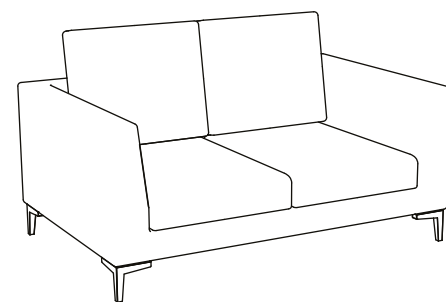

— ABACO
Technical book
MIAMI

MIAMI

- 62214 Armchair
100 x 100 x h' 40 x h 67 cm

- 62415 3 Seat sofa
244 x 100 x h' 40 x h 67 cm

- 62414 2 Love seat
172 x 100 x h' 40 x h 67 cm

- 62416 2 seat sofa
right handed
158 x 100 x h' 40 x h 67 cm

MIAMI

158

- 62417 2 seat sofa
left handed
158 x 100 x h' 40 x h 67 cm

230

- 62419 3 seat sofa
left handed
230 x 100 x h' 40 x h 67 cm

100

100

230

- 62418 3 seat sofa
right handed
230 x 100 x h' 40 x h 73 cm

100

- 62412 Corner seat small
100 x 100 x h' 40 x h 67 cm

100

100

MIAMI

- 62410 central 2 seat sofa
144 x 100 x h' 40 x h 67 cm

- 62409 Central seat
72 x 100 x h' 40 x h 67 cm

- 62411 central 3 seat sofa
216 x 100 x h' 40 x h 67 cm

- 62606 Pouf
100 x 100 x h 40 cm

- 62448 Corner element big
200 x 200 x h' 40 x h 67 cm

- 62634 Corner pouf big
with diagonal backrest
200 x 200 x h 40