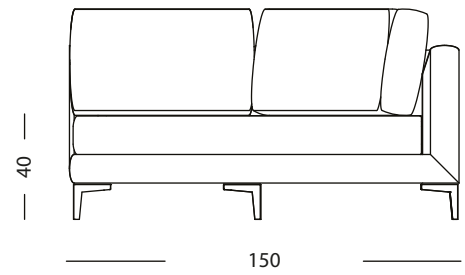

- 62418 3 seat sofa
right handed
230 x 100 x h' 40 x h 73 cm

100

- 62412 Corner seat small
100 x 100 x h' 40 x h 67 cm

100

100

MIAMI

- 62410 central 2 seat sofa
144 x 100 x h' 40 x h 67 cm

- 62409 Central seat
72 x 100 x h' 40 x h 67 cm

- 62411 central 3 seat sofa
216 x 100 x h' 40 x h 67 cm

- 62606 Pouf
100 x 100 x h 40 cm

- 62448 Corner element big
200 x 200 x h' 40 x h 67 cm

- 62634 Corner pouf big
with diagonal backrest
200 x 200 x h 40

- 62449 Corner element medium
150 x 150 x h' 40 x h 67 cm

- 62635 Corner pouf small
with diagonal backrest
150 x 150 x h 40

MIAMI

- 62476
Diagonal right element
200 x 200 x h' 40 x h 67 cm

- 62633 Pouf with diagonal
backrest
170 x 170 x h 40 cm

- 62477
Diagonal left element
200 x 200 x h' 40 x h 67 cm

- 62478 Armrest
100 x 50 x h 50 cm

- 62479
Armrest with ceramic top
100 x 50 x h 50 cm

MIAMI

- 61856 Sun bed
210 x 85 x h 40 cm

- 68220 Canopy bed
210 x 210 x h 40 x h 210 cm