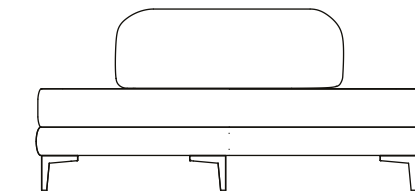

- 62418 3 seat sofa
right handed
230 x 100 x h' 40 x h 73 cm

100

- 62412 Corner seat small
100 x 100 x h' 40 x h 67 cm

100

100

MIAMI

- 62410 central 2 seat sofa
144 x 100 x h' 40 x h 67 cm

- 62409 Central seat
72 x 100 x h' 40 x h 67 cm

- 62411 central 3 seat sofa
216 x 100 x h' 40 x h 67 cm

- 62606 Pouf
100 x 100 x h 40 cm

- 62448 Corner element big
200 x 200 x h' 40 x h 67 cm

- 62634 Corner pouf big
with diagonal backrest
200 x 200 x h 40

- 62449 Corner element medium
150 x 150 x h' 40 x h 67 cm

- 62635 Corner pouf small
with diagonal backrest
150 x 150 x h 40

MIAMI

- 62476
Diagonal right element
200 x 200 x h' 40 x h 67 cm

- 62633 Pouf with diagonal
backrest
170 x 170 x h 40 cm

- 62477
Diagonal left element
200 x 200 x h' 40 x h 67 cm

- 62478 Armrest
100 x 50 x h 50 cm

- 62479
Armrest with ceramic top
100 x 50 x h 50 cm

MIAMI

- 61856 Sun bed
210 x 85 x h 40 cm

- 68220 Canopy bed
210 x 210 x h 40 x h 210 cm