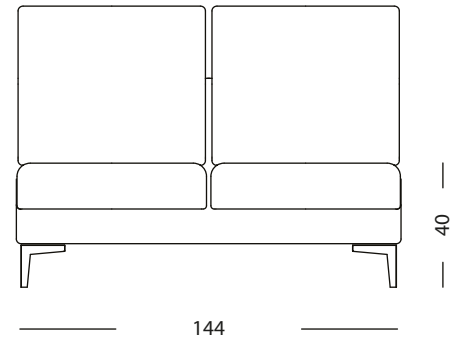

— ABACO
Technical book
MIAMI

MIAMI

- 62214 Armchair
100 x 100 x h' 40 x h 67 cm

- 62415 3 Seat sofa
244 x 100 x h' 40 x h 67 cm

- 62414 2 Love seat
172 x 100 x h' 40 x h 67 cm

- 62416 2 seat sofa
right handed
158 x 100 x h' 40 x h 67 cm

MIAMI

158

- 62417 2 seat sofa
left handed
158 x 100 x h' 40 x h 67 cm

230

- 62419 3 seat sofa
left handed
230 x 100 x h' 40 x h 67 cm

100

100

230

- 62418 3 seat sofa
right handed
230 x 100 x h' 40 x h 73 cm

100

- 62412 Corner seat small
100 x 100 x h' 40 x h 67 cm

100

100

MIAMI

- 62410 central 2 seat sofa
144 x 100 x h' 40 x h 67 cm

- 62409 Central seat
72 x 100 x h' 40 x h 67 cm

- 62411 central 3 seat sofa
216 x 100 x h' 40 x h 67 cm

- 62606 Pouf
100 x 100 x h 40 cm

- 62448 Corner element big
200 x 200 x h' 40 x h 67 cm

- 62634 Corner pouf big
with diagonal backrest
200 x 200 x h 40