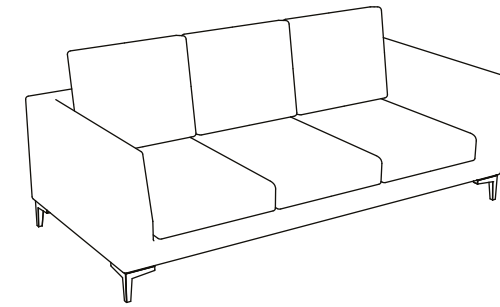

— ABACO
Technical book
MIAMI

MIAMI

- 62214 Armchair
100 x 100 x h' 40 x h 67 cm

- 62415 3 Seat sofa
244 x 100 x h' 40 x h 67 cm

- 62414 2 Love seat
172 x 100 x h' 40 x h 67 cm

- 62416 2 seat sofa
right handed
158 x 100 x h' 40 x h 67 cm

MIAMI

158

- 62417 2 seat sofa
left handed
158 x 100 x h' 40 x h 67 cm

230

- 62419 3 seat sofa
left handed
230 x 100 x h' 40 x h 67 cm

100

100

230

- 62418 3 seat sofa
right handed
230 x 100 x h' 40 x h 73 cm

100

- 62412 Corner seat small
100 x 100 x h' 40 x h 67 cm

100

100

MIAMI

- 62410 central 2 seat sofa
144 x 100 x h' 40 x h 67 cm

- 62409 Central seat
72 x 100 x h' 40 x h 67 cm

- 62411 central 3 seat sofa
216 x 100 x h' 40 x h 67 cm

- 62606 Pouf
100 x 100 x h 40 cm

- 62448 Corner element big
200 x 200 x h' 40 x h 67 cm

- 62634 Corner pouf big
with diagonal backrest
200 x 200 x h 40