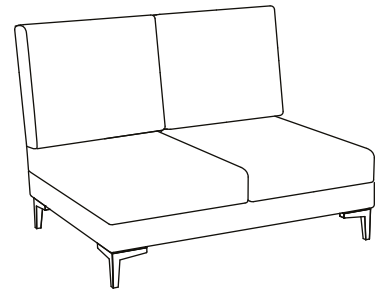

— ABACO
Technical book
MIAMI

MIAMI

- 62214 Armchair
100 x 100 x h' 40 x h 67 cm

- 62415 3 Seat sofa
244 x 100 x h' 40 x h 67 cm

- 62414 2 Love seat
172 x 100 x h' 40 x h 67 cm

- 62416 2 seat sofa
right handed
158 x 100 x h' 40 x h 67 cm

MIAMI

158

- 62417 2 seat sofa
left handed
158 x 100 x h' 40 x h 67 cm

230

- 62419 3 seat sofa
left handed
230 x 100 x h' 40 x h 67 cm

100

100

230

- 62418 3 seat sofa
right handed
230 x 100 x h' 40 x h 73 cm

100

- 62412 Corner seat small
100 x 100 x h' 40 x h 67 cm

100

100

MIAMI

- 62410 central 2 seat sofa
144 x 100 x h' 40 x h 67 cm

- 62409 Central seat
72 x 100 x h' 40 x h 67 cm

- 62411 central 3 seat sofa
216 x 100 x h' 40 x h 67 cm

- 62606 Pouf
100 x 100 x h 40 cm

- 62448 Corner element big
200 x 200 x h' 40 x h 67 cm

- 62634 Corner pouf big
with diagonal backrest
200 x 200 x h 40