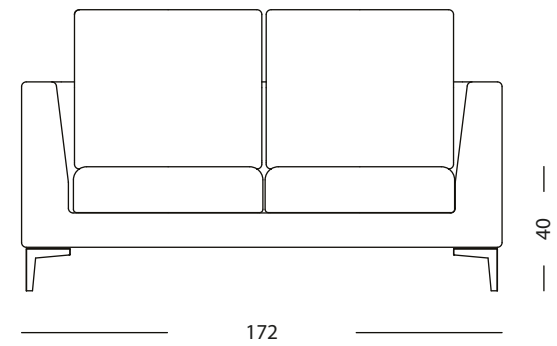

— ABACO
Technical book
MIAMI

MIAMI

- 62214 Armchair
100 x 100 x h' 40 x h 67 cm

- 62415 3 Seat sofa
244 x 100 x h' 40 x h 67 cm

- 62414 2 Love seat
172 x 100 x h' 40 x h 67 cm

- 62416 2 seat sofa
right handed
158 x 100 x h' 40 x h 67 cm

MIAMI

158

- 62417 2 seat sofa
left handed
158 x 100 x h' 40 x h 67 cm

230

- 62419 3 seat sofa
left handed
230 x 100 x h' 40 x h 67 cm

100

100

230

- 62418 3 seat sofa
right handed
230 x 100 x h' 40 x h 73 cm

100

- 62412 Corner seat small
100 x 100 x h' 40 x h 67 cm

100

100

MIAMI

- 62410 central 2 seat sofa
144 x 100 x h' 40 x h 67 cm

- 62409 Central seat
72 x 100 x h' 40 x h 67 cm

- 62411 central 3 seat sofa
216 x 100 x h' 40 x h 67 cm

- 62606 Pouf
100 x 100 x h 40 cm

- 62448 Corner element big
200 x 200 x h' 40 x h 67 cm

- 62634 Corner pouf big
with diagonal backrest
200 x 200 x h 40