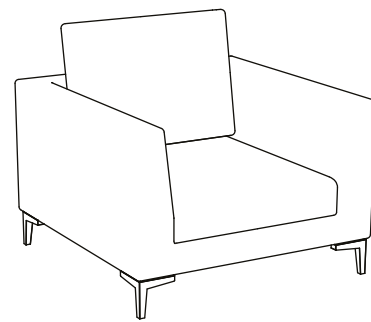

— ABACO
Technical book
MIAMI

MIAMI

- 62214 Armchair
100 x 100 x h' 40 x h 67 cm

- 62415 3 Seat sofa
244 x 100 x h' 40 x h 67 cm

- 62414 2 Love seat
172 x 100 x h' 40 x h 67 cm

- 62416 2 seat sofa
right handed
158 x 100 x h' 40 x h 67 cm

MIAMI

158

- 62417 2 seat sofa
left handed
158 x 100 x h' 40 x h 67 cm

230

- 62419 3 seat sofa
left handed
230 x 100 x h' 40 x h 67 cm

100

100

230

- 62418 3 seat sofa
right handed
230 x 100 x h' 40 x h 73 cm

100

- 62412 Corner seat small
100 x 100 x h' 40 x h 67 cm

100

100

MIAMI

- 62410 central 2 seat sofa
144 x 100 x h' 40 x h 67 cm

- 62409 Central seat
72 x 100 x h' 40 x h 67 cm

- 62411 central 3 seat sofa
216 x 100 x h' 40 x h 67 cm

- 62606 Pouf
100 x 100 x h 40 cm

- 62448 Corner element big
200 x 200 x h' 40 x h 67 cm

- 62634 Corner pouf big
with diagonal backrest
200 x 200 x h 40