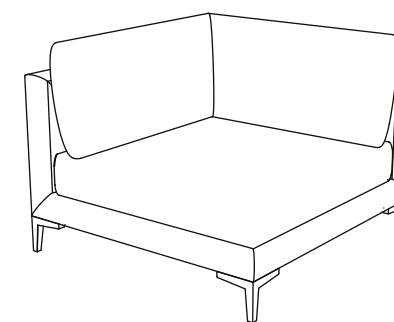

— ABACO
Technical book
MIAMI

MIAMI

- 62214 Armchair
100 x 100 x h' 40 x h 67 cm

- 62415 3 Seat sofa
244 x 100 x h' 40 x h 67 cm

- 62414 2 Love seat
172 x 100 x h' 40 x h 67 cm

- 62416 2 seat sofa
right handed
158 x 100 x h' 40 x h 67 cm

MIAMI

158

- 62417 2 seat sofa
left handed
158 x 100 x h' 40 x h 67 cm

230

- 62419 3 seat sofa
left handed
230 x 100 x h' 40 x h 67 cm

100

100

230

- 62418 3 seat sofa
right handed
230 x 100 x h' 40 x h 73 cm

100

- 62412 Corner seat small
100 x 100 x h' 40 x h 67 cm

100

100

MIAMI

- 62410 central 2 seat sofa
144 x 100 x h' 40 x h 67 cm

- 62409 Central seat
72 x 100 x h' 40 x h 67 cm

- 62411 central 3 seat sofa
216 x 100 x h' 40 x h 67 cm

- 62606 Pouf
100 x 100 x h 40 cm

- 62448 Corner element big
200 x 200 x h' 40 x h 67 cm

- 62634 Corner pouf big
with diagonal backrest
200 x 200 x h 40