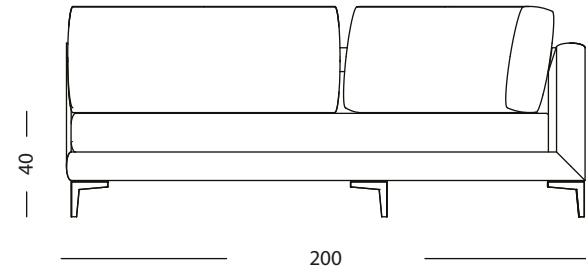

— ABACO
Technical book
MIAMI

MIAMI

- 62214 Armchair
100 x 100 x h' 40 x h 67 cm

- 62415 3 Seat sofa
244 x 100 x h' 40 x h 67 cm

- 62414 2 Love seat
172 x 100 x h' 40 x h 67 cm

- 62416 2 seat sofa
right handed
158 x 100 x h' 40 x h 67 cm

MIAMI

158

- 62417 2 seat sofa
left handed
158 x 100 x h' 40 x h 67 cm

230

- 62419 3 seat sofa
left handed
230 x 100 x h' 40 x h 67 cm

100

100

230

- 62418 3 seat sofa
right handed
230 x 100 x h' 40 x h 73 cm

100

- 62412 Corner seat small
100 x 100 x h' 40 x h 67 cm

100

100

MIAMI

- 62410 central 2 seat sofa
144 x 100 x h' 40 x h 67 cm

- 62409 Central seat
72 x 100 x h' 40 x h 67 cm

- 62411 central 3 seat sofa
216 x 100 x h' 40 x h 67 cm

- 62606 Pouf
100 x 100 x h 40 cm

- 62448 Corner element big
200 x 200 x h' 40 x h 67 cm

- 62634 Corner pouf big
with diagonal backrest
200 x 200 x h 40