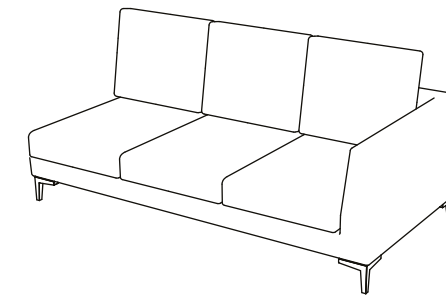

— ABACO
Technical book
MIAMI

MIAMI

- 62214 Armchair
100 x 100 x h' 40 x h 67 cm

- 62415 3 Seat sofa
244 x 100 x h' 40 x h 67 cm

- 62414 2 Love seat
172 x 100 x h' 40 x h 67 cm

- 62416 2 seat sofa
right handed
158 x 100 x h' 40 x h 67 cm

MIAMI

158

- 62417 2 seat sofa
left handed
158 x 100 x h' 40 x h 67 cm

230

- 62419 3 seat sofa
left handed
230 x 100 x h' 40 x h 67 cm

100

100

230

- 62418 3 seat sofa
right handed
230 x 100 x h' 40 x h 73 cm

100

- 62412 Corner seat small
100 x 100 x h' 40 x h 67 cm

100

100

MIAMI

- 62410 central 2 seat sofa
144 x 100 x h' 40 x h 67 cm

- 62409 Central seat
72 x 100 x h' 40 x h 67 cm

- 62411 central 3 seat sofa
216 x 100 x h' 40 x h 67 cm

- 62606 Pouf
100 x 100 x h 40 cm

- 62448 Corner element big
200 x 200 x h' 40 x h 67 cm

- 62634 Corner pouf big
with diagonal backrest
200 x 200 x h 40