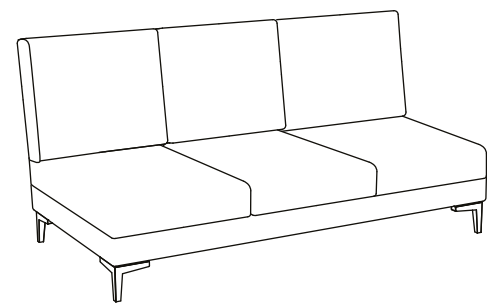

— ABACO
Technical book
MIAMI

MIAMI

- 62214 Armchair
100 x 100 x h' 40 x h 67 cm

- 62415 3 Seat sofa
244 x 100 x h' 40 x h 67 cm

- 62414 2 Love seat
172 x 100 x h' 40 x h 67 cm

- 62416 2 seat sofa
right handed
158 x 100 x h' 40 x h 67 cm

MIAMI

158

- 62417 2 seat sofa
left handed
158 x 100 x h' 40 x h 67 cm

230

- 62419 3 seat sofa
left handed
230 x 100 x h' 40 x h 67 cm

100

100

230

- 62418 3 seat sofa
right handed
230 x 100 x h' 40 x h 73 cm

100

- 62412 Corner seat small
100 x 100 x h' 40 x h 67 cm

100

100

MIAMI

- 62410 central 2 seat sofa
144 x 100 x h' 40 x h 67 cm

- 62409 Central seat
72 x 100 x h' 40 x h 67 cm

- 62411 central 3 seat sofa
216 x 100 x h' 40 x h 67 cm

- 62606 Pouf
100 x 100 x h 40 cm

- 62448 Corner element big
200 x 200 x h' 40 x h 67 cm

- 62634 Corner pouf big
with diagonal backrest
200 x 200 x h 40