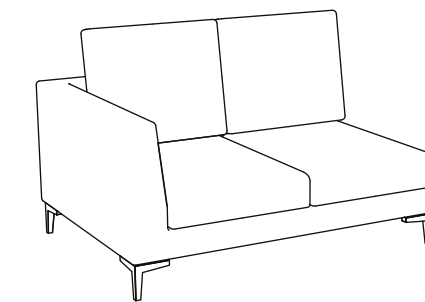

— ABACO
Technical book
MIAMI

MIAMI

- 62214 Armchair
100 x 100 x h' 40 x h 67 cm

- 62415 3 Seat sofa
244 x 100 x h' 40 x h 67 cm

- 62414 2 Love seat
172 x 100 x h' 40 x h 67 cm

- 62416 2 seat sofa
right handed
158 x 100 x h' 40 x h 67 cm

MIAMI

158

- 62417 2 seat sofa
left handed
158 x 100 x h' 40 x h 67 cm

230

- 62419 3 seat sofa
left handed
230 x 100 x h' 40 x h 67 cm

100

100

230

- 62418 3 seat sofa
right handed
230 x 100 x h' 40 x h 73 cm

100

- 62412 Corner seat small
100 x 100 x h' 40 x h 67 cm

100

100

MIAMI

- 62410 central 2 seat sofa
144 x 100 x h' 40 x h 67 cm

- 62409 Central seat
72 x 100 x h' 40 x h 67 cm

- 62411 central 3 seat sofa
216 x 100 x h' 40 x h 67 cm

- 62606 Pouf
100 x 100 x h 40 cm

- 62448 Corner element big
200 x 200 x h' 40 x h 67 cm

- 62634 Corner pouf big
with diagonal backrest
200 x 200 x h 40