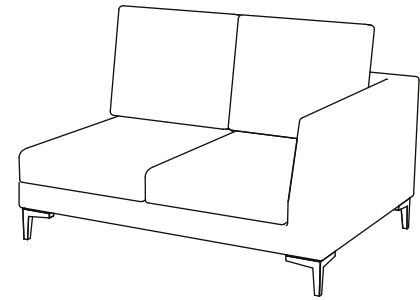

— ABACO
Technical book
MIAMI

MIAMI

- 62214 Armchair
100 x 100 x h' 40 x h 67 cm

- 62415 3 Seat sofa
244 x 100 x h' 40 x h 67 cm

- 62414 2 Love seat
172 x 100 x h' 40 x h 67 cm

- 62416 2 seat sofa
right handed
158 x 100 x h' 40 x h 67 cm

MIAMI

158

- 62417 2 seat sofa
left handed
158 x 100 x h' 40 x h 67 cm

230

- 62419 3 seat sofa
left handed
230 x 100 x h' 40 x h 67 cm

100

100

230

- 62418 3 seat sofa
right handed
230 x 100 x h' 40 x h 73 cm

100

- 62412 Corner seat small
100 x 100 x h' 40 x h 67 cm

100

100

MIAMI

- 62410 central 2 seat sofa
144 x 100 x h' 40 x h 67 cm

- 62409 Central seat
72 x 100 x h' 40 x h 67 cm

- 62411 central 3 seat sofa
216 x 100 x h' 40 x h 67 cm

- 62606 Pouf
100 x 100 x h 40 cm

- 62448 Corner element big
200 x 200 x h' 40 x h 67 cm

- 62634 Corner pouf big
with diagonal backrest
200 x 200 x h 40