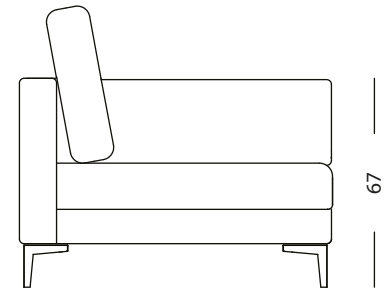

— ABACO
Technical book
MIAMI

MIAMI

- 62214 Armchair
100 x 100 x h' 40 x h 67 cm

- 62415 3 Seat sofa
244 x 100 x h' 40 x h 67 cm

- 62414 2 Love seat
172 x 100 x h' 40 x h 67 cm

- 62416 2 seat sofa
right handed
158 x 100 x h' 40 x h 67 cm

MIAMI

158

- 62417 2 seat sofa
left handed
158 x 100 x h' 40 x h 67 cm

230

- 62419 3 seat sofa
left handed
230 x 100 x h' 40 x h 67 cm

100

100

230

- 62418 3 seat sofa
right handed
230 x 100 x h' 40 x h 73 cm

100

- 62412 Corner seat small
100 x 100 x h' 40 x h 67 cm

100

100

MIAMI

- 62410 central 2 seat sofa
144 x 100 x h' 40 x h 67 cm

- 62409 Central seat
72 x 100 x h' 40 x h 67 cm

- 62411 central 3 seat sofa
216 x 100 x h' 40 x h 67 cm

- 62606 Pouf
100 x 100 x h 40 cm

- 62448 Corner element big
200 x 200 x h' 40 x h 67 cm

- 62634 Corner pouf big
with diagonal backrest
200 x 200 x h 40