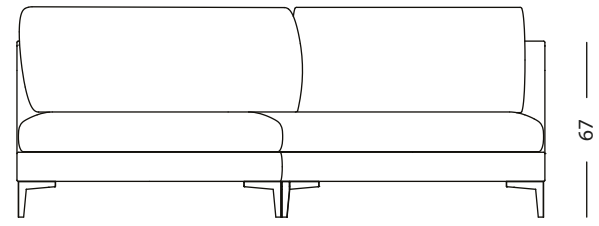

- 62418 3 seat sofa
right handed
230 x 100 x h' 40 x h 73 cm

100

- 62412 Corner seat small
100 x 100 x h' 40 x h 67 cm

100

100

MIAMI

- 62410 central 2 seat sofa
144 x 100 x h' 40 x h 67 cm

- 62409 Central seat
72 x 100 x h' 40 x h 67 cm

- 62411 central 3 seat sofa
216 x 100 x h' 40 x h 67 cm

- 62606 Pouf
100 x 100 x h 40 cm

- 62448 Corner element big
200 x 200 x h' 40 x h 67 cm

- 62634 Corner pouf big
with diagonal backrest
200 x 200 x h 40

- 62449 Corner element medium
150 x 150 x h' 40 x h 67 cm

- 62635 Corner pouf small
with diagonal backrest
150 x 150 x h 40

MIAMI

- 62476
Diagonal right element
200 x 200 x h' 40 x h 67 cm

- 62633 Pouf with diagonal
backrest
170 x 170 x h 40 cm

- 62477
Diagonal left element
200 x 200 x h' 40 x h 67 cm

- 62478 Armrest
100 x 50 x h 50 cm

- 62479
Armrest with ceramic top
100 x 50 x h 50 cm

MIAMI

- 61856 Sun bed
210 x 85 x h 40 cm

- 68220 Canopy bed
210 x 210 x h 40 x h 210 cm