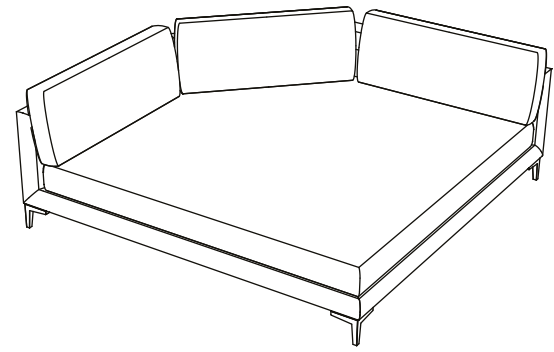

- 62418 3 seat sofa
right handed
230 x 100 x h' 40 x h 73 cm

100

- 62412 Corner seat small
100 x 100 x h' 40 x h 67 cm

100

100

MIAMI

- 62410 central 2 seat sofa
144 x 100 x h' 40 x h 67 cm

- 62409 Central seat
72 x 100 x h' 40 x h 67 cm

- 62411 central 3 seat sofa
216 x 100 x h' 40 x h 67 cm

- 62606 Pouf
100 x 100 x h 40 cm

- 62448 Corner element big
200 x 200 x h' 40 x h 67 cm

- 62634 Corner pouf big
with diagonal backrest
200 x 200 x h 40

- 62449 Corner element medium
150 x 150 x h' 40 x h 67 cm

- 62635 Corner pouf small
with diagonal backrest
150 x 150 x h 40

MIAMI

- 62476
Diagonal right element
200 x 200 x h' 40 x h 67 cm

- 62633 Pouf with diagonal
backrest
170 x 170 x h 40 cm

- 62477
Diagonal left element
200 x 200 x h' 40 x h 67 cm

- 62478 Armrest
100 x 50 x h 50 cm

- 62479
Armrest with ceramic top
100 x 50 x h 50 cm

MIAMI

- 61856 Sun bed
210 x 85 x h 40 cm

- 68220 Canopy bed
210 x 210 x h 40 x h 210 cm