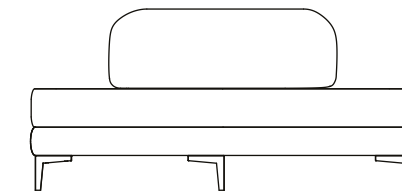

- 62418 3 seat sofa
right handed
230 x 100 x h' 40 x h 73 cm

100

- 62412 Corner seat small
100 x 100 x h' 40 x h 67 cm

100

100

MIAMI

- 62410 central 2 seat sofa
144 x 100 x h' 40 x h 67 cm

- 62409 Central seat
72 x 100 x h' 40 x h 67 cm

- 62411 central 3 seat sofa
216 x 100 x h' 40 x h 67 cm

- 62606 Pouf
100 x 100 x h 40 cm

- 62448 Corner element big
200 x 200 x h' 40 x h 67 cm

- 62634 Corner pouf big
with diagonal backrest
200 x 200 x h 40

- 62449 Corner element medium
150 x 150 x h' 40 x h 67 cm

- 62635 Corner pouf small
with diagonal backrest
150 x 150 x h 40

MIAMI

- 62476
Diagonal right element
200 x 200 x h' 40 x h 67 cm

- 62633 Pouf with diagonal
backrest
170 x 170 x h 40 cm

- 62477
Diagonal left element
200 x 200 x h' 40 x h 67 cm

- 62478 Armrest
100 x 50 x h 50 cm

- 62479
Armrest with ceramic top
100 x 50 x h 50 cm

MIAMI

- 61856 Sun bed
210 x 85 x h 40 cm

- 68220 Canopy bed
210 x 210 x h 40 x h 210 cm