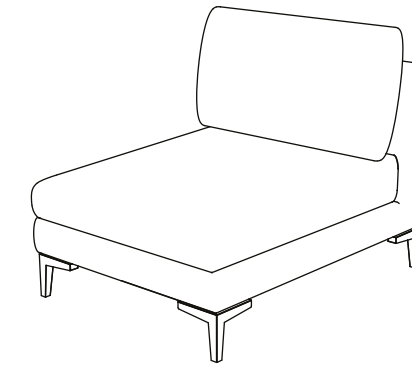

— ABACO
Technical book
MIAMI

MIAMI

- 62214 Armchair
100 x 100 x h' 40 x h 67 cm

- 62415 3 Seat sofa
244 x 100 x h' 40 x h 67 cm

- 62414 2 Love seat
172 x 100 x h' 40 x h 67 cm

- 62416 2 seat sofa
right handed
158 x 100 x h' 40 x h 67 cm

MIAMI

158

- 62417 2 seat sofa
left handed
158 x 100 x h' 40 x h 67 cm

230

- 62419 3 seat sofa
left handed
230 x 100 x h' 40 x h 67 cm

100

100

230

- 62418 3 seat sofa
right handed
230 x 100 x h' 40 x h 73 cm

100

- 62412 Corner seat small
100 x 100 x h' 40 x h 67 cm

100

100

MIAMI

- 62410 central 2 seat sofa
144 x 100 x h' 40 x h 67 cm

- 62409 Central seat
72 x 100 x h' 40 x h 67 cm

- 62411 central 3 seat sofa
216 x 100 x h' 40 x h 67 cm

- 62606 Pouf
100 x 100 x h 40 cm

- 62448 Corner element big
200 x 200 x h' 40 x h 67 cm

- 62634 Corner pouf big
with diagonal backrest
200 x 200 x h 40