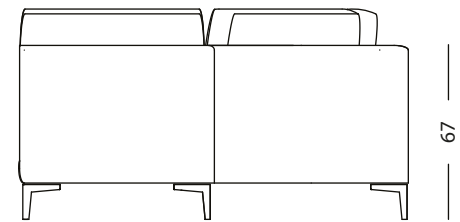

- 62418 3 seat sofa
right handed
230 x 100 x h' 40 x h 73 cm

100

- 62412 Corner seat small
100 x 100 x h' 40 x h 67 cm

100

100

MIAMI

- 62410 central 2 seat sofa
144 x 100 x h' 40 x h 67 cm

- 62409 Central seat
72 x 100 x h' 40 x h 67 cm

- 62411 central 3 seat sofa
216 x 100 x h' 40 x h 67 cm

- 62606 Pouf
100 x 100 x h 40 cm

- 62448 Corner element big
200 x 200 x h' 40 x h 67 cm

- 62634 Corner pouf big
with diagonal backrest
200 x 200 x h 40

- 62449 Corner element medium
150 x 150 x h' 40 x h 67 cm

- 62635 Corner pouf small
with diagonal backrest
150 x 150 x h 40

MIAMI

- 62476
Diagonal right element
200 x 200 x h' 40 x h 67 cm

- 62633 Pouf with diagonal
backrest
170 x 170 x h 40 cm

- 62477
Diagonal left element
200 x 200 x h' 40 x h 67 cm

- 62478 Armrest
100 x 50 x h 50 cm

- 62479
Armrest with ceramic top
100 x 50 x h 50 cm

MIAMI

- 61856 Sun bed
210 x 85 x h 40 cm

- 68220 Canopy bed
210 x 210 x h 40 x h 210 cm