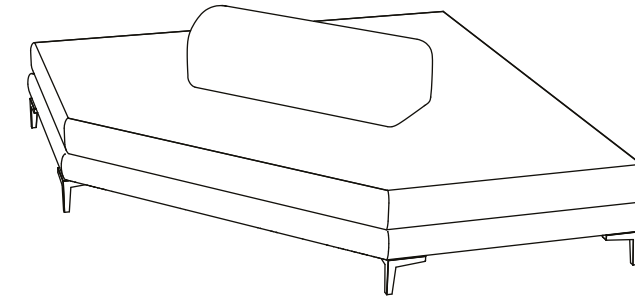

- 62418 3 seat sofa
right handed
230 x 100 x h' 40 x h 73 cm

100

- 62412 Corner seat small
100 x 100 x h' 40 x h 67 cm

100

100

MIAMI

- 62410 central 2 seat sofa
144 x 100 x h' 40 x h 67 cm

- 62409 Central seat
72 x 100 x h' 40 x h 67 cm

- 62411 central 3 seat sofa
216 x 100 x h' 40 x h 67 cm

- 62606 Pouf
100 x 100 x h 40 cm

- 62448 Corner element big
200 x 200 x h' 40 x h 67 cm

- 62634 Corner pouf big
with diagonal backrest
200 x 200 x h 40

- 62449 Corner element medium
150 x 150 x h' 40 x h 67 cm

- 62635 Corner pouf small
with diagonal backrest
150 x 150 x h 40

MIAMI

- 62476
Diagonal right element
200 x 200 x h' 40 x h 67 cm

- 62633 Pouf with diagonal
backrest
170 x 170 x h 40 cm

- 62477
Diagonal left element
200 x 200 x h' 40 x h 67 cm

- 62478 Armrest
100 x 50 x h 50 cm

- 62479
Armrest with ceramic top
100 x 50 x h 50 cm

MIAMI

- 61856 Sun bed
210 x 85 x h 40 cm

- 68220 Canopy bed
210 x 210 x h 40 x h 210 cm