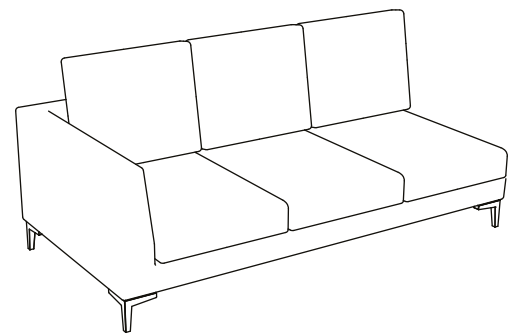

— ABACO
Technical book
MIAMI

MIAMI

- 62214 Armchair
100 x 100 x h' 40 x h 67 cm

- 62415 3 Seat sofa
244 x 100 x h' 40 x h 67 cm

- 62414 2 Love seat
172 x 100 x h' 40 x h 67 cm

- 62416 2 seat sofa
right handed
158 x 100 x h' 40 x h 67 cm

MIAMI

158

- 62417 2 seat sofa
left handed
158 x 100 x h' 40 x h 67 cm

230

- 62419 3 seat sofa
left handed
230 x 100 x h' 40 x h 67 cm

100

100

230

- 62418 3 seat sofa
right handed
230 x 100 x h' 40 x h 73 cm

100

- 62412 Corner seat small
100 x 100 x h' 40 x h 67 cm

100

100

MIAMI

- 62410 central 2 seat sofa
144 x 100 x h' 40 x h 67 cm

- 62409 Central seat
72 x 100 x h' 40 x h 67 cm

- 62411 central 3 seat sofa
216 x 100 x h' 40 x h 67 cm

- 62606 Pouf
100 x 100 x h 40 cm

- 62448 Corner element big
200 x 200 x h' 40 x h 67 cm

- 62634 Corner pouf big
with diagonal backrest
200 x 200 x h 40