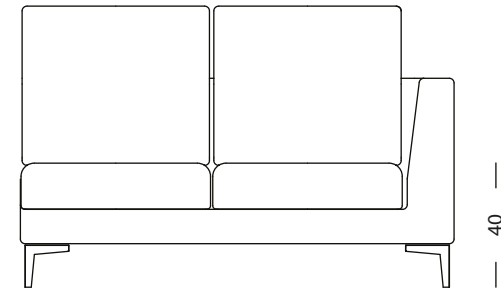

— ABACO
Technical book
MIAMI

MIAMI

- 62214 Armchair
100 x 100 x h' 40 x h 67 cm

- 62415 3 Seat sofa
244 x 100 x h' 40 x h 67 cm

- 62414 2 Love seat
172 x 100 x h' 40 x h 67 cm

- 62416 2 seat sofa
right handed
158 x 100 x h' 40 x h 67 cm

MIAMI

158

- 62417 2 seat sofa
left handed
158 x 100 x h' 40 x h 67 cm

230

- 62419 3 seat sofa
left handed
230 x 100 x h' 40 x h 67 cm

100

100

230

- 62418 3 seat sofa
right handed
230 x 100 x h' 40 x h 73 cm

100

- 62412 Corner seat small
100 x 100 x h' 40 x h 67 cm

100

100

MIAMI

- 62410 central 2 seat sofa
144 x 100 x h' 40 x h 67 cm

- 62409 Central seat
72 x 100 x h' 40 x h 67 cm

- 62411 central 3 seat sofa
216 x 100 x h' 40 x h 67 cm

- 62606 Pouf
100 x 100 x h 40 cm

- 62448 Corner element big
200 x 200 x h' 40 x h 67 cm

- 62634 Corner pouf big
with diagonal backrest
200 x 200 x h 40