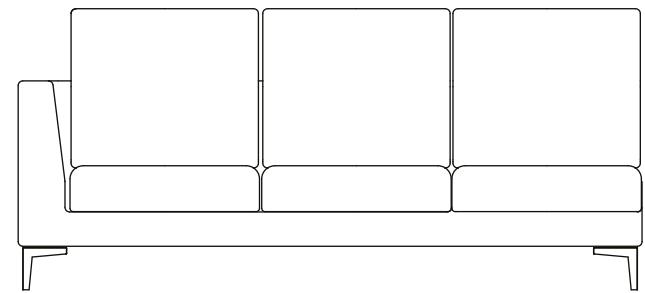

— ABACO
Technical book
MIAMI

MIAMI

- 62214 Armchair
100 x 100 x h' 40 x h 67 cm

- 62415 3 Seat sofa
244 x 100 x h' 40 x h 67 cm

- 62414 2 Love seat
172 x 100 x h' 40 x h 67 cm

- 62416 2 seat sofa
right handed
158 x 100 x h' 40 x h 67 cm

MIAMI

158

- 62417 2 seat sofa
left handed
158 x 100 x h' 40 x h 67 cm

230

- 62419 3 seat sofa
left handed
230 x 100 x h' 40 x h 67 cm

100

100

230

- 62418 3 seat sofa
right handed
230 x 100 x h' 40 x h 73 cm

100

- 62412 Corner seat small
100 x 100 x h' 40 x h 67 cm

100

100

MIAMI

- 62410 central 2 seat sofa
144 x 100 x h' 40 x h 67 cm

- 62409 Central seat
72 x 100 x h' 40 x h 67 cm

- 62411 central 3 seat sofa
216 x 100 x h' 40 x h 67 cm

- 62606 Pouf
100 x 100 x h 40 cm

- 62448 Corner element big
200 x 200 x h' 40 x h 67 cm

- 62634 Corner pouf big
with diagonal backrest
200 x 200 x h 40