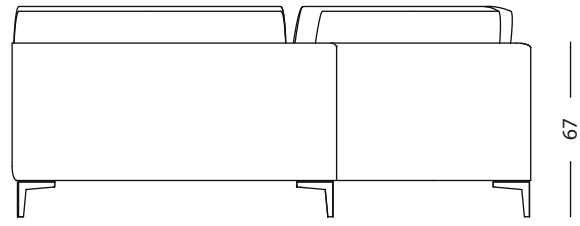

MIAMI

158

- 62417 2 seat sofa
left handed
158 x 100 x h' 40 x h 67 cm

230

- 62419 3 seat sofa
left handed
230 x 100 x h' 40 x h 67 cm

100

100

230

- 62418 3 seat sofa
right handed
230 x 100 x h' 40 x h 73 cm

100

- 62412 Corner seat small
100 x 100 x h' 40 x h 67 cm

100

100

MIAMI

- 62410 central 2 seat sofa
144 x 100 x h' 40 x h 67 cm

- 62409 Central seat
72 x 100 x h' 40 x h 67 cm

- 62411 central 3 seat sofa
216 x 100 x h' 40 x h 67 cm

- 62606 Pouf
100 x 100 x h 40 cm

- 62448 Corner element big
200 x 200 x h' 40 x h 67 cm

- 62634 Corner pouf big
with diagonal backrest
200 x 200 x h 40

- 62449 Corner element medium
150 x 150 x h' 40 x h 67 cm

- 62635 Corner pouf small
with diagonal backrest
150 x 150 x h 40

MIAMI

- 62476
Diagonal right element
200 x 200 x h' 40 x h 67 cm

- 62633 Pouf with diagonal
backrest
170 x 170 x h 40 cm