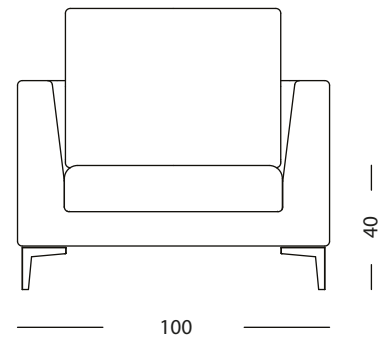

— ABACO
Technical book
MIAMI

MIAMI

- 62214 Armchair
100 x 100 x h' 40 x h 67 cm

- 62415 3 Seat sofa
244 x 100 x h' 40 x h 67 cm

- 62414 2 Love seat
172 x 100 x h' 40 x h 67 cm

- 62416 2 seat sofa
right handed
158 x 100 x h' 40 x h 67 cm

MIAMI

158

- 62417 2 seat sofa
left handed
158 x 100 x h' 40 x h 67 cm

230

- 62419 3 seat sofa
left handed
230 x 100 x h' 40 x h 67 cm

100

100

230

- 62418 3 seat sofa
right handed
230 x 100 x h' 40 x h 73 cm

100

- 62412 Corner seat small
100 x 100 x h' 40 x h 67 cm

100

100

MIAMI

- 62410 central 2 seat sofa
144 x 100 x h' 40 x h 67 cm

- 62409 Central seat
72 x 100 x h' 40 x h 67 cm

- 62411 central 3 seat sofa
216 x 100 x h' 40 x h 67 cm

- 62606 Pouf
100 x 100 x h 40 cm

- 62448 Corner element big
200 x 200 x h' 40 x h 67 cm

- 62634 Corner pouf big
with diagonal backrest
200 x 200 x h 40