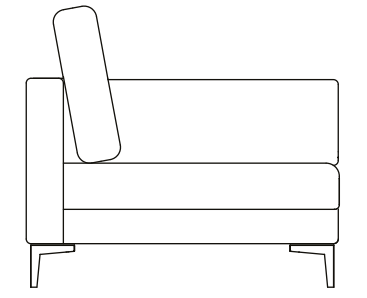

— ABACO
Technical book
MIAMI

MIAMI

- 62214 Armchair
100 x 100 x h' 40 x h 67 cm

- 62415 3 Seat sofa
244 x 100 x h' 40 x h 67 cm

- 62414 2 Love seat
172 x 100 x h' 40 x h 67 cm

- 62416 2 seat sofa
right handed
158 x 100 x h' 40 x h 67 cm

MIAMI

158

- 62417 2 seat sofa
left handed
158 x 100 x h' 40 x h 67 cm

230

- 62419 3 seat sofa
left handed
230 x 100 x h' 40 x h 67 cm

100

100

230

- 62418 3 seat sofa
right handed
230 x 100 x h' 40 x h 73 cm

100

- 62412 Corner seat small
100 x 100 x h' 40 x h 67 cm

100

100

MIAMI

- 62410 central 2 seat sofa
144 x 100 x h' 40 x h 67 cm

- 62409 Central seat
72 x 100 x h' 40 x h 67 cm

- 62411 central 3 seat sofa
216 x 100 x h' 40 x h 67 cm

- 62606 Pouf
100 x 100 x h 40 cm

- 62448 Corner element big
200 x 200 x h' 40 x h 67 cm

- 62634 Corner pouf big
with diagonal backrest
200 x 200 x h 40