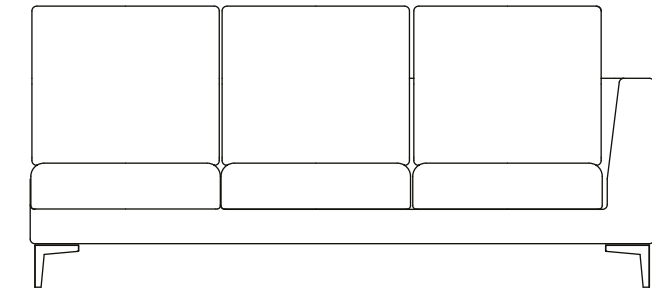

— ABACO
Technical book
MIAMI

MIAMI

- 62214 Armchair
100 x 100 x h' 40 x h 67 cm

- 62415 3 Seat sofa
244 x 100 x h' 40 x h 67 cm

- 62414 2 Love seat
172 x 100 x h' 40 x h 67 cm

- 62416 2 seat sofa
right handed
158 x 100 x h' 40 x h 67 cm

MIAMI

158

- 62417 2 seat sofa
left handed
158 x 100 x h' 40 x h 67 cm

230

- 62419 3 seat sofa
left handed
230 x 100 x h' 40 x h 67 cm

100

100

230

- 62418 3 seat sofa
right handed
230 x 100 x h' 40 x h 73 cm

100

- 62412 Corner seat small
100 x 100 x h' 40 x h 67 cm

100

100

MIAMI

- 62410 central 2 seat sofa
144 x 100 x h' 40 x h 67 cm

- 62409 Central seat
72 x 100 x h' 40 x h 67 cm

- 62411 central 3 seat sofa
216 x 100 x h' 40 x h 67 cm

- 62606 Pouf
100 x 100 x h 40 cm

- 62448 Corner element big
200 x 200 x h' 40 x h 67 cm

- 62634 Corner pouf big
with diagonal backrest
200 x 200 x h 40