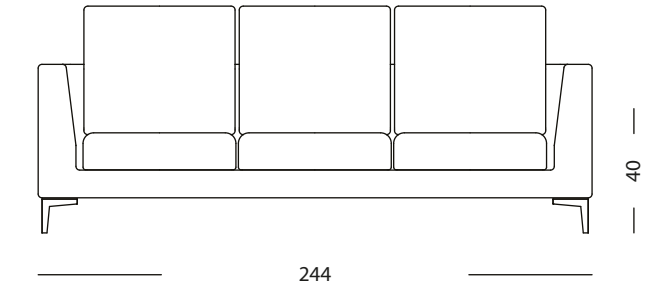

— ABACO
Technical book
MIAMI

MIAMI

- 62214 Armchair
100 x 100 x h' 40 x h 67 cm

- 62415 3 Seat sofa
244 x 100 x h' 40 x h 67 cm

- 62414 2 Love seat
172 x 100 x h' 40 x h 67 cm

- 62416 2 seat sofa
right handed
158 x 100 x h' 40 x h 67 cm

MIAMI

158

- 62417 2 seat sofa
left handed
158 x 100 x h' 40 x h 67 cm

230

- 62419 3 seat sofa
left handed
230 x 100 x h' 40 x h 67 cm

100

100

230

- 62418 3 seat sofa
right handed
230 x 100 x h' 40 x h 73 cm

100

- 62412 Corner seat small
100 x 100 x h' 40 x h 67 cm

100

100

MIAMI

- 62410 central 2 seat sofa
144 x 100 x h' 40 x h 67 cm

- 62409 Central seat
72 x 100 x h' 40 x h 67 cm

- 62411 central 3 seat sofa
216 x 100 x h' 40 x h 67 cm

- 62606 Pouf
100 x 100 x h 40 cm

- 62448 Corner element big
200 x 200 x h' 40 x h 67 cm

- 62634 Corner pouf big
with diagonal backrest
200 x 200 x h 40