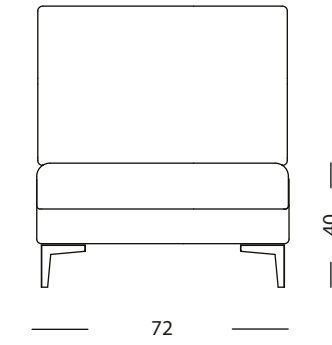

— ABACO
Technical book
MIAMI

MIAMI

- 62214 Armchair
100 x 100 x h' 40 x h 67 cm

- 62415 3 Seat sofa
244 x 100 x h' 40 x h 67 cm

- 62414 2 Love seat
172 x 100 x h' 40 x h 67 cm

- 62416 2 seat sofa
right handed
158 x 100 x h' 40 x h 67 cm

MIAMI

158

- 62417 2 seat sofa
left handed
158 x 100 x h' 40 x h 67 cm

230

- 62419 3 seat sofa
left handed
230 x 100 x h' 40 x h 67 cm

100

100

230

- 62418 3 seat sofa
right handed
230 x 100 x h' 40 x h 73 cm

100

- 62412 Corner seat small
100 x 100 x h' 40 x h 67 cm

100

100

MIAMI

- 62410 central 2 seat sofa
144 x 100 x h' 40 x h 67 cm

- 62409 Central seat
72 x 100 x h' 40 x h 67 cm

- 62411 central 3 seat sofa
216 x 100 x h' 40 x h 67 cm

- 62606 Pouf
100 x 100 x h 40 cm

- 62448 Corner element big
200 x 200 x h' 40 x h 67 cm

- 62634 Corner pouf big
with diagonal backrest
200 x 200 x h 40