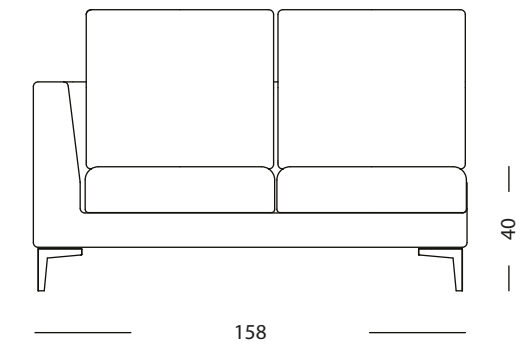

— ABACO
Technical book
MIAMI

MIAMI

- 62214 Armchair
100 x 100 x h' 40 x h 67 cm

- 62415 3 Seat sofa
244 x 100 x h' 40 x h 67 cm

- 62414 2 Love seat
172 x 100 x h' 40 x h 67 cm

- 62416 2 seat sofa
right handed
158 x 100 x h' 40 x h 67 cm

MIAMI

158

- 62417 2 seat sofa
left handed
158 x 100 x h' 40 x h 67 cm

230

- 62419 3 seat sofa
left handed
230 x 100 x h' 40 x h 67 cm

100

100

230

- 62418 3 seat sofa
right handed
230 x 100 x h' 40 x h 73 cm

100

- 62412 Corner seat small
100 x 100 x h' 40 x h 67 cm

100

100

MIAMI

- 62410 central 2 seat sofa
144 x 100 x h' 40 x h 67 cm

- 62409 Central seat
72 x 100 x h' 40 x h 67 cm

- 62411 central 3 seat sofa
216 x 100 x h' 40 x h 67 cm

- 62606 Pouf
100 x 100 x h 40 cm

- 62448 Corner element big
200 x 200 x h' 40 x h 67 cm

- 62634 Corner pouf big
with diagonal backrest
200 x 200 x h 40