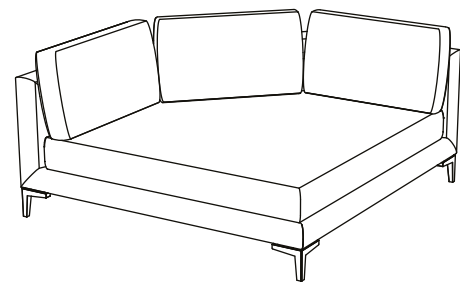

- 62418 3 seat sofa
right handed
230 x 100 x h' 40 x h 73 cm

100

- 62412 Corner seat small
100 x 100 x h' 40 x h 67 cm

100

100

MIAMI

- 62410 central 2 seat sofa
144 x 100 x h' 40 x h 67 cm

- 62409 Central seat
72 x 100 x h' 40 x h 67 cm

- 62411 central 3 seat sofa
216 x 100 x h' 40 x h 67 cm

- 62606 Pouf
100 x 100 x h 40 cm

- 62448 Corner element big
200 x 200 x h' 40 x h 67 cm

- 62634 Corner pouf big
with diagonal backrest
200 x 200 x h 40

- 62449 Corner element medium
150 x 150 x h' 40 x h 67 cm

- 62635 Corner pouf small
with diagonal backrest
150 x 150 x h 40

MIAMI

- 62476
Diagonal right element
200 x 200 x h' 40 x h 67 cm

- 62633 Pouf with diagonal
backrest
170 x 170 x h 40 cm

- 62477
Diagonal left element
200 x 200 x h' 40 x h 67 cm

- 62478 Armrest
100 x 50 x h 50 cm

- 62479
Armrest with ceramic top
100 x 50 x h 50 cm

MIAMI

- 61856 Sun bed
210 x 85 x h 40 cm

- 68220 Canopy bed
210 x 210 x h 40 x h 210 cm