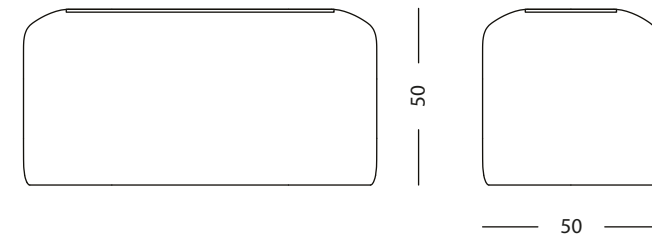

- 62411 central 3 seat sofa
216 x 100 x h' 40 x h 67 cm

- 62606 Pouf
100 x 100 x h 40 cm

- 62448 Corner element big
200 x 200 x h' 40 x h 67 cm

- 62634 Corner pouf big
with diagonal backrest
200 x 200 x h 40

- 62449 Corner element medium
150 x 150 x h' 40 x h 67 cm

- 62635 Corner pouf small
with diagonal backrest
150 x 150 x h 40

MIAMI

- 62476
Diagonal right element
200 x 200 x h' 40 x h 67 cm

- 62633 Pouf with diagonal
backrest
170 x 170 x h 40 cm

- 62477
Diagonal left element
200 x 200 x h' 40 x h 67 cm

- 62478 Armrest
100 x 50 x h 50 cm

- 62479
Armrest with ceramic top
100 x 50 x h 50 cm

MIAMI

- 61856 Sun bed
210 x 85 x h 40 cm

- 68220 Canopy bed
210 x 210 x h 40 x h 210 cm