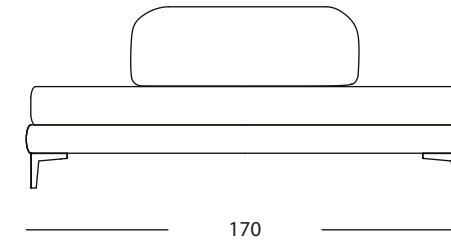

- 62418 3 seat sofa
right handed
230 x 100 x h' 40 x h 73 cm

100

- 62412 Corner seat small
100 x 100 x h' 40 x h 67 cm

100

100

MIAMI

- 62410 central 2 seat sofa
144 x 100 x h' 40 x h 67 cm

- 62409 Central seat
72 x 100 x h' 40 x h 67 cm

- 62411 central 3 seat sofa
216 x 100 x h' 40 x h 67 cm

- 62606 Pouf
100 x 100 x h 40 cm

- 62448 Corner element big
200 x 200 x h' 40 x h 67 cm

- 62634 Corner pouf big
with diagonal backrest
200 x 200 x h 40

- 62449 Corner element medium
150 x 150 x h' 40 x h 67 cm

- 62635 Corner pouf small
with diagonal backrest
150 x 150 x h 40

MIAMI

- 62476
Diagonal right element
200 x 200 x h' 40 x h 67 cm

- 62633 Pouf with diagonal
backrest
170 x 170 x h 40 cm

- 62477
Diagonal left element
200 x 200 x h' 40 x h 67 cm

- 62478 Armrest
100 x 50 x h 50 cm

- 62479
Armrest with ceramic top
100 x 50 x h 50 cm

MIAMI

- 61856 Sun bed
210 x 85 x h 40 cm

- 68220 Canopy bed
210 x 210 x h 40 x h 210 cm