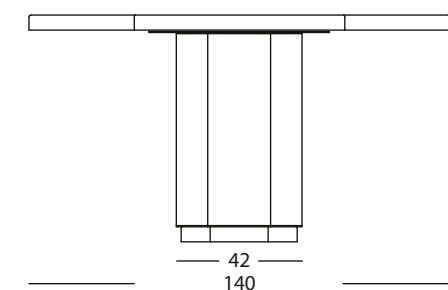

*number of decorative pillows
suggested but not included in
the item

HEXAGON

- 12412 Sofa
290 x 95 x h' 42 h 65 cm

*number of decorative pillows
suggested but not included in
the item

HEXAGON

- 14246 Low table
140 x 121 x h 42

- 14248 Low table
180 x 156 x h 42

- 14247 Low table
with fire pit
140 x 121 x h 42

- 14249 Low table
with fire pit
180 x 156 x h 42

HEXAGON

- 14264 Low table
205 x 95 x h 42 cm

- 14242 Low table
180 x 80 x h 25 cm

- 14266 Low table
with fire pit
205 x 95 x h 42 cm

- 14244 Low table
220 x 80 x h 25 cm

HEXAGON

- 14834 Dining table
110 x 96 x h 75

- 14830 Dining table
280 x 120 x h 75

- 14836 Dining table
140 x 121 x h 75

- 14832 Dining table
420 x 140 x h 75

HEXAGON

80

42

- 17402 Segmented vase holder
42 x 36 x h 80

36

80

42