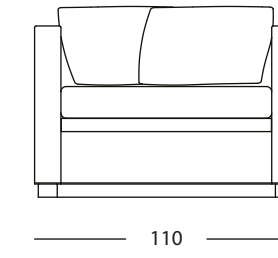

- 17403 Linear vase holder
42 x 36 x h 80

36

110

50

- 17404 Segmented vase holder
50 x 43 x h 110

43

110

50

- 17405 Linear vase holder
50 x 43 x h 110

43

HEXAGON

- 17410 Linear vase holder
80 x 69 x h 42

- 14272 Low table
80 x 69 x h 42

- 16803 Linear lamp
50 x 43 x h 220

- 16802 Segmented lamp
50 x 43 x h 220

SQUARE

- 11804 Daybed
240 x 100 x h' 42 h 55 cm

*number of decorative pillows suggested but not included in the item

- 12216 Armchair
110 x 95 x h' 42 h 65 cm

*number of decorative pillows suggested but not included in the item

- 11805 Daybed
280 x 100 x h' 42 h 55 cm

*number of decorative pillows suggested but not included in the item

- 12416 Sofa
230 x 95 x h' 42 h 65 cm

*number of decorative pillows suggested but not included in the item