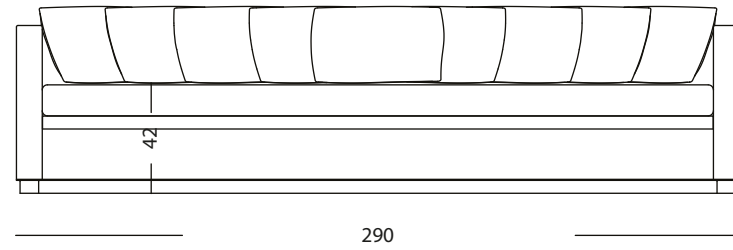

- 11804 Daybed
240 x 100 x h' 42 h 55 cm

*number of decorative pillows suggested but not included in the item

- 12216 Armchair
110 x 95 x h' 42 h 65 cm

*number of decorative pillows suggested but not included in the item

- 11805 Daybed
280 x 100 x h' 42 h 55 cm

*number of decorative pillows suggested but not included in the item

- 12416 Sofa
230 x 95 x h' 42 h 65 cm

*number of decorative pillows suggested but not included in the item

SQUARE

- 12418 Sofa
290 x 95 x h' 42 h 65 cm

*number of decorative pillows
suggested but not included in
the item

SQUARE

42

140

- 14258 Low table
140 x 140 x h 42

140