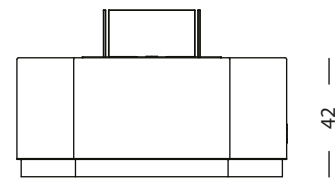

*number of decorative pillows
suggested but not included in
the item

HEXAGON

- 12412 Sofa
290 x 95 x h' 42 h 65 cm

*number of decorative pillows
suggested but not included in
the item

HEXAGON

- 14246 Low table
140 x 121 x h 42

- 14248 Low table
180 x 156 x h 42

- 14247 Low table
with fire pit
140 x 121 x h 42

- 14249 Low table
with fire pit
180 x 156 x h 42

HEXAGON

- 14264 Low table
205 x 95 x h 42 cm

- 14242 Low table
180 x 80 x h 25 cm

- 14266 Low table
with fire pit
205 x 95 x h 42 cm

- 14244 Low table
220 x 80 x h 25 cm

HEXAGON

- 14834 Dining table
110 x 96 x h 75

- 14830 Dining table
280 x 120 x h 75

- 14836 Dining table
140 x 121 x h 75

- 14832 Dining table
420 x 140 x h 75

HEXAGON

80

42

- 17402 Segmented vase holder
42 x 36 x h 80

36

80

42