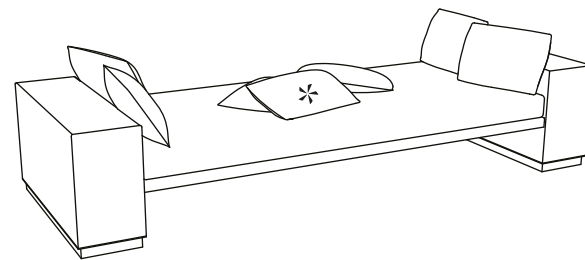

- 17405 Linear vase holder
50 x 43 x h 110

43

HEXAGON

- 17410 Linear vase holder
80 x 69 x h 42

- 14272 Low table
80 x 69 x h 42

- 16803 Linear lamp
50 x 43 x h 220

- 16802 Segmented lamp
50 x 43 x h 220

SQUARE

- 11804 Daybed
240 x 100 x h' 42 h 55 cm

*number of decorative pillows suggested but not included in the item

- 12216 Armchair
110 x 95 x h' 42 h 65 cm

*number of decorative pillows suggested but not included in the item

- 11805 Daybed
280 x 100 x h' 42 h 55 cm

*number of decorative pillows suggested but not included in the item

- 12416 Sofa
230 x 95 x h' 42 h 65 cm

*number of decorative pillows suggested but not included in the item