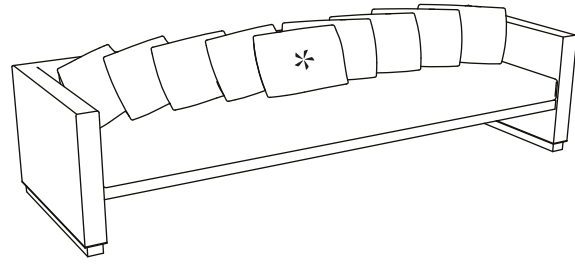

- 11804 Daybed
240 x 100 x h' 42 h 55 cm

*number of decorative pillows suggested but not included in the item

- 12216 Armchair
110 x 95 x h' 42 h 65 cm

*number of decorative pillows suggested but not included in the item

- 11805 Daybed
280 x 100 x h' 42 h 55 cm

*number of decorative pillows suggested but not included in the item

- 12416 Sofa
230 x 95 x h' 42 h 65 cm

*number of decorative pillows suggested but not included in the item

SQUARE

- 12418 Sofa
290 x 95 x h' 42 h 65 cm

*number of decorative pillows
suggested but not included in
the item

SQUARE

42

140

- 14258 Low table
140 x 140 x h 42

140