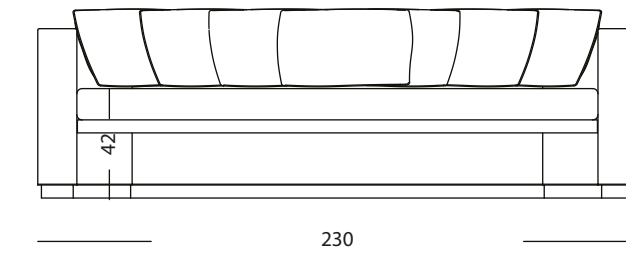

DOLCEFARNIENTE
OUTDOOR

E T E R N A L C O L L E C T I O N

TECHNICAL BOOK
April 2024

HEXAGON

- 11802 Daybed
240 x 100 x h' 42 h 55 cm

*number of decorative pillows
suggested but not included in
the item

- 12210 Armchair
110 x 95 x h' 42 h 65 cm

*number of decorative pillows
suggested but not included in
the item

- 11803 Daybed
280 x 100 x h' 42 h 55 cm

*number of decorative pillows
suggested but not included in
the item

- 12410 Sofa
230 x 95 x h' 42 h 65 cm

*number of decorative pillows
suggested but not included in
the item

HEXAGON

- 12412 Sofa
290 x 95 x h' 42 h 65 cm

*number of decorative pillows
suggested but not included in
the item

HEXAGON

- 14246 Low table
140 x 121 x h 42