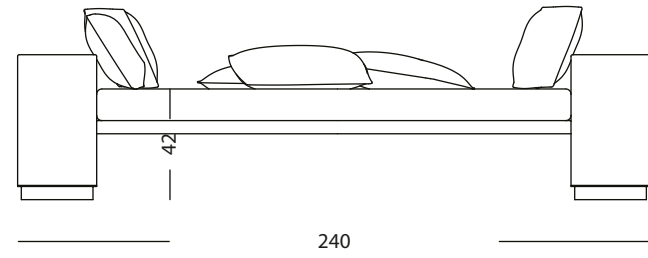

- 17405 Linear vase holder
50 x 43 x h 110

43

HEXAGON

- 17410 Linear vase holder
80 x 69 x h 42

- 14272 Low table
80 x 69 x h 42

- 16803 Linear lamp
50 x 43 x h 220

- 16802 Segmented lamp
50 x 43 x h 220

SQUARE

- 11804 Daybed
240 x 100 x h' 42 h 55 cm

*number of decorative pillows suggested but not included in the item

- 12216 Armchair
110 x 95 x h' 42 h 65 cm

*number of decorative pillows suggested but not included in the item

- 11805 Daybed
280 x 100 x h' 42 h 55 cm

*number of decorative pillows suggested but not included in the item

- 12416 Sofa
230 x 95 x h' 42 h 65 cm

*number of decorative pillows suggested but not included in the item