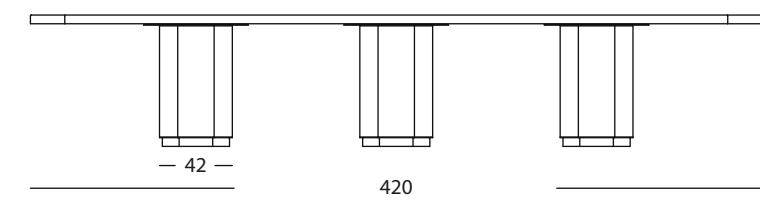

*number of decorative pillows
suggested but not included in
the item

HEXAGON

- 12412 Sofa
290 x 95 x h' 42 h 65 cm

*number of decorative pillows
suggested but not included in
the item

HEXAGON

- 14246 Low table
140 x 121 x h 42

- 14248 Low table
180 x 156 x h 42

- 14247 Low table
with fire pit
140 x 121 x h 42

- 14249 Low table
with fire pit
180 x 156 x h 42

HEXAGON

- 14264 Low table
205 x 95 x h 42 cm

- 14242 Low table
180 x 80 x h 25 cm

- 14266 Low table
with fire pit
205 x 95 x h 42 cm

- 14244 Low table
220 x 80 x h 25 cm

HEXAGON

- 14834 Dining table
110 x 96 x h 75

- 14830 Dining table
280 x 120 x h 75

- 14836 Dining table
140 x 121 x h 75

- 14832 Dining table
420 x 140 x h 75

HEXAGON

80

42

- 17402 Segmented vase holder
42 x 36 x h 80

36

80

42