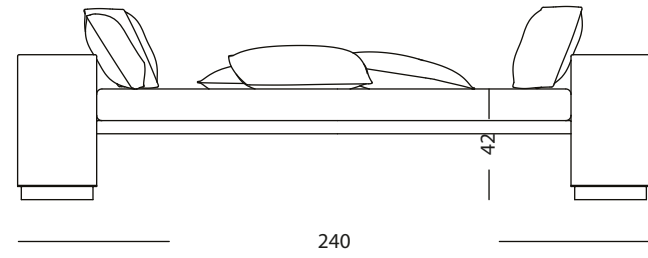

DOLCEFARNIENTE
OUTDOOR

E T E R N A L C O L L E C T I O N

TECHNICAL BOOK
April 2024

HEXAGON

- 11802 Daybed
240 x 100 x h' 42 h 55 cm

*number of decorative pillows
suggested but not included in
the item

- 12210 Armchair
110 x 95 x h' 42 h 65 cm

*number of decorative pillows
suggested but not included in
the item

- 11803 Daybed
280 x 100 x h' 42 h 55 cm

*number of decorative pillows
suggested but not included in
the item

- 12410 Sofa
230 x 95 x h' 42 h 65 cm

*number of decorative pillows
suggested but not included in
the item

HEXAGON

- 12412 Sofa
290 x 95 x h' 42 h 65 cm

*number of decorative pillows
suggested but not included in
the item

HEXAGON

- 14246 Low table
140 x 121 x h 42