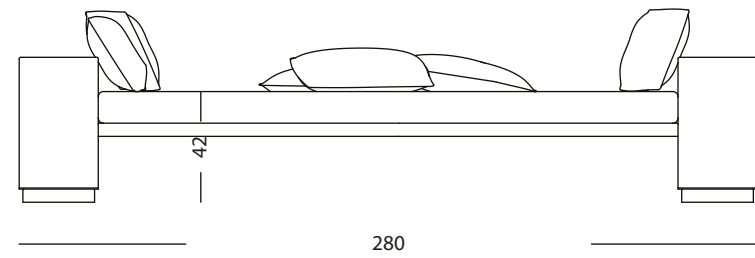

- 17405 Linear vase holder
50 x 43 x h 110

43

HEXAGON

- 17410 Linear vase holder
80 x 69 x h 42

- 14272 Low table
80 x 69 x h 42

- 16803 Linear lamp
50 x 43 x h 220

- 16802 Segmented lamp
50 x 43 x h 220

SQUARE

- 11804 Daybed
240 x 100 x h' 42 h 55 cm

*number of decorative pillows suggested but not included in the item

- 12216 Armchair
110 x 95 x h' 42 h 65 cm

*number of decorative pillows suggested but not included in the item

- 11805 Daybed
280 x 100 x h' 42 h 55 cm

*number of decorative pillows suggested but not included in the item

- 12416 Sofa
230 x 95 x h' 42 h 65 cm

*number of decorative pillows suggested but not included in the item