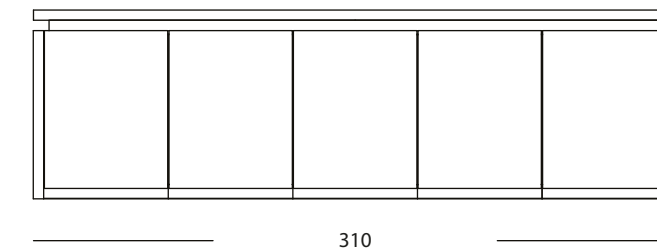

- 78070 Cantilever kitchen
5 modules
312 x 90 x h 93 cm