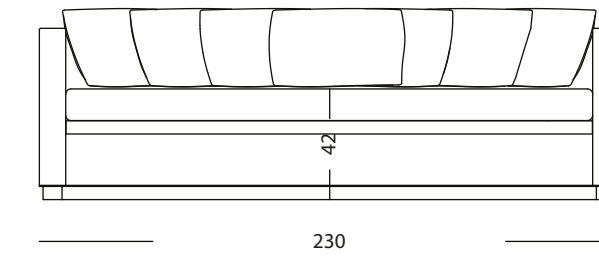

- 17405 Linear vase holder
50 x 43 x h 110

43

HEXAGON

- 17410 Linear vase holder
80 x 69 x h 42

- 14272 Low table
80 x 69 x h 42

- 16803 Linear lamp
50 x 43 x h 220

- 16802 Segmented lamp
50 x 43 x h 220

SQUARE

- 11804 Daybed
240 x 100 x h' 42 h 55 cm

*number of decorative pillows suggested but not included in the item

- 12216 Armchair
110 x 95 x h' 42 h 65 cm

*number of decorative pillows suggested but not included in the item

- 11805 Daybed
280 x 100 x h' 42 h 55 cm

*number of decorative pillows suggested but not included in the item

- 12416 Sofa
230 x 95 x h' 42 h 65 cm

*number of decorative pillows suggested but not included in the item