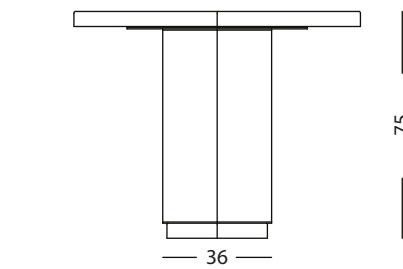

*number of decorative pillows
suggested but not included in
the item

HEXAGON

- 12412 Sofa
290 x 95 x h' 42 h 65 cm

*number of decorative pillows
suggested but not included in
the item

HEXAGON

- 14246 Low table
140 x 121 x h 42

- 14248 Low table
180 x 156 x h 42

- 14247 Low table
with fire pit
140 x 121 x h 42

- 14249 Low table
with fire pit
180 x 156 x h 42

HEXAGON

- 14264 Low table
205 x 95 x h 42 cm

- 14242 Low table
180 x 80 x h 25 cm

- 14266 Low table
with fire pit
205 x 95 x h 42 cm

- 14244 Low table
220 x 80 x h 25 cm

HEXAGON

- 14834 Dining table
110 x 96 x h 75

- 14830 Dining table
280 x 120 x h 75

- 14836 Dining table
140 x 121 x h 75

- 14832 Dining table
420 x 140 x h 75

HEXAGON

80

42

- 17402 Segmented vase holder
42 x 36 x h 80

36

80

42