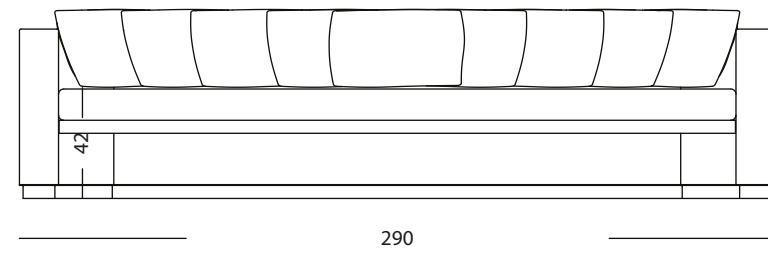

DOLCEFARNIENTE
OUTDOOR

E T E R N A L C O L L E C T I O N

TECHNICAL BOOK
April 2024

HEXAGON

- 11802 Daybed
240 x 100 x h' 42 h 55 cm

*number of decorative pillows
suggested but not included in
the item

- 12210 Armchair
110 x 95 x h' 42 h 65 cm

*number of decorative pillows
suggested but not included in
the item

- 11803 Daybed
280 x 100 x h' 42 h 55 cm

*number of decorative pillows
suggested but not included in
the item

- 12410 Sofa
230 x 95 x h' 42 h 65 cm

*number of decorative pillows
suggested but not included in
the item

HEXAGON

- 12412 Sofa
290 x 95 x h' 42 h 65 cm

*number of decorative pillows
suggested but not included in
the item

HEXAGON

- 14246 Low table
140 x 121 x h 42

- 14248 Low table
180 x 156 x h 42

- 14247 Low table
with fire pit
140 x 121 x h 42

- 14249 Low table
with fire pit
180 x 156 x h 42

HEXAGON

- 14264 Low table
205 x 95 x h 42 cm

- 14242 Low table
180 x 80 x h 25 cm