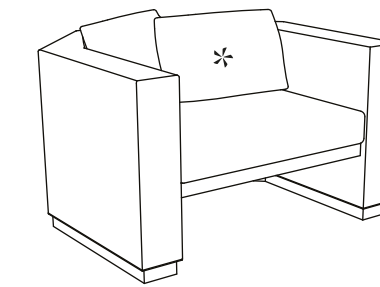

DOLCEFARNIENTE
OUTDOOR

E T E R N A L C O L L E C T I O N

TECHNICAL BOOK
April 2024

HEXAGON

- 11802 Daybed
240 x 100 x h' 42 h 55 cm

*number of decorative pillows
suggested but not included in
the item

- 12210 Armchair
110 x 95 x h' 42 h 65 cm

*number of decorative pillows
suggested but not included in
the item

- 11803 Daybed
280 x 100 x h' 42 h 55 cm

*number of decorative pillows
suggested but not included in
the item

- 12410 Sofa
230 x 95 x h' 42 h 65 cm

*number of decorative pillows
suggested but not included in
the item

HEXAGON

- 12412 Sofa
290 x 95 x h' 42 h 65 cm

*number of decorative pillows
suggested but not included in
the item

HEXAGON

- 14246 Low table
140 x 121 x h 42