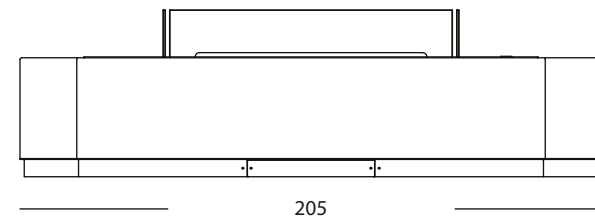

*number of decorative pillows
suggested but not included in
the item

HEXAGON

- 12412 Sofa
290 x 95 x h' 42 h 65 cm

*number of decorative pillows
suggested but not included in
the item

HEXAGON

- 14246 Low table
140 x 121 x h 42

- 14248 Low table
180 x 156 x h 42

- 14247 Low table
with fire pit
140 x 121 x h 42

- 14249 Low table
with fire pit
180 x 156 x h 42

HEXAGON

- 14264 Low table
205 x 95 x h 42 cm

- 14242 Low table
180 x 80 x h 25 cm

- 14266 Low table
with fire pit
205 x 95 x h 42 cm

- 14244 Low table
220 x 80 x h 25 cm

HEXAGON

- 14834 Dining table
110 x 96 x h 75

- 14830 Dining table
280 x 120 x h 75

- 14836 Dining table
140 x 121 x h 75

- 14832 Dining table
420 x 140 x h 75

HEXAGON

80

42

- 17402 Segmented vase holder
42 x 36 x h 80

36

80

42