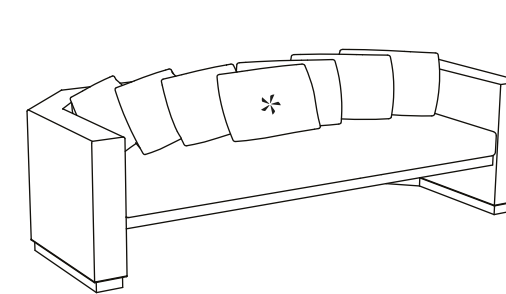

DOLCEFARNIENTE
OUTDOOR

E T E R N A L C O L L E C T I O N

TECHNICAL BOOK
April 2024

HEXAGON

- 11802 Daybed
240 x 100 x h' 42 h 55 cm

*number of decorative pillows
suggested but not included in
the item

- 12210 Armchair
110 x 95 x h' 42 h 65 cm

*number of decorative pillows
suggested but not included in
the item

- 11803 Daybed
280 x 100 x h' 42 h 55 cm

*number of decorative pillows
suggested but not included in
the item

- 12410 Sofa
230 x 95 x h' 42 h 65 cm

*number of decorative pillows
suggested but not included in
the item

HEXAGON

- 12412 Sofa
290 x 95 x h' 42 h 65 cm

*number of decorative pillows
suggested but not included in
the item

HEXAGON

- 14246 Low table
140 x 121 x h 42