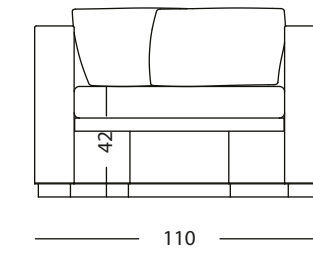

DOLCEFARNIENTE
OUTDOOR

E T E R N A L C O L L E C T I O N

TECHNICAL BOOK
April 2024

HEXAGON

- 11802 Daybed
240 x 100 x h' 42 h 55 cm

*number of decorative pillows
suggested but not included in
the item

- 12210 Armchair
110 x 95 x h' 42 h 65 cm

*number of decorative pillows
suggested but not included in
the item

- 11803 Daybed
280 x 100 x h' 42 h 55 cm

*number of decorative pillows
suggested but not included in
the item

- 12410 Sofa
230 x 95 x h' 42 h 65 cm

*number of decorative pillows
suggested but not included in
the item

HEXAGON

- 12412 Sofa
290 x 95 x h' 42 h 65 cm

*number of decorative pillows
suggested but not included in
the item

HEXAGON

- 14246 Low table
140 x 121 x h 42

- 17403 Linear vase holder
42 x 36 x h 80

36

110

50

- 17404 Segmented vase holder
50 x 43 x h 110

43

110

50