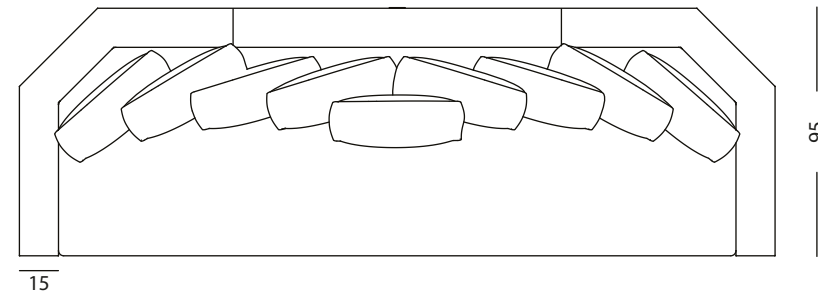

DOLCEFARNIENTE
OUTDOOR

E T E R N A L C O L L E C T I O N

TECHNICAL BOOK
April 2024

HEXAGON

- 11802 Daybed
240 x 100 x h' 42 h 55 cm

*number of decorative pillows
suggested but not included in
the item

- 12210 Armchair
110 x 95 x h' 42 h 65 cm

*number of decorative pillows
suggested but not included in
the item

- 11803 Daybed
280 x 100 x h' 42 h 55 cm

*number of decorative pillows
suggested but not included in
the item

- 12410 Sofa
230 x 95 x h' 42 h 65 cm

*number of decorative pillows
suggested but not included in
the item

HEXAGON

- 12412 Sofa
290 x 95 x h' 42 h 65 cm

*number of decorative pillows
suggested but not included in
the item

HEXAGON

- 14246 Low table
140 x 121 x h 42

- 14248 Low table
180 x 156 x h 42

- 14247 Low table
with fire pit
140 x 121 x h 42

- 14249 Low table
with fire pit
180 x 156 x h 42

HEXAGON

- 14264 Low table
205 x 95 x h 42 cm

- 14242 Low table
180 x 80 x h 25 cm