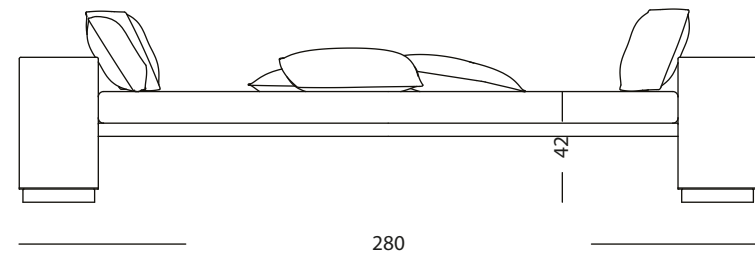

DOLCEFARNIENTE
OUTDOOR

E T E R N A L C O L L E C T I O N

TECHNICAL BOOK
April 2024

HEXAGON

- 11802 Daybed
240 x 100 x h' 42 h 55 cm

*number of decorative pillows
suggested but not included in
the item

- 12210 Armchair
110 x 95 x h' 42 h 65 cm

*number of decorative pillows
suggested but not included in
the item

- 11803 Daybed
280 x 100 x h' 42 h 55 cm

*number of decorative pillows
suggested but not included in
the item

- 12410 Sofa
230 x 95 x h' 42 h 65 cm

*number of decorative pillows
suggested but not included in
the item

HEXAGON

- 12412 Sofa
290 x 95 x h' 42 h 65 cm

*number of decorative pillows
suggested but not included in
the item

HEXAGON

- 14246 Low table
140 x 121 x h 42