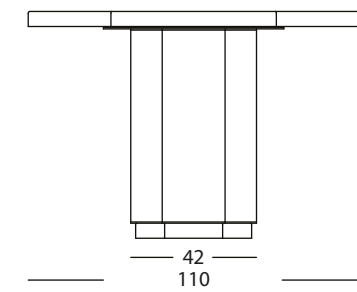

*number of decorative pillows
suggested but not included in
the item

HEXAGON

- 12412 Sofa
290 x 95 x h' 42 h 65 cm

*number of decorative pillows
suggested but not included in
the item

HEXAGON

- 14246 Low table
140 x 121 x h 42

- 14248 Low table
180 x 156 x h 42

- 14247 Low table
with fire pit
140 x 121 x h 42

- 14249 Low table
with fire pit
180 x 156 x h 42

HEXAGON

- 14264 Low table
205 x 95 x h 42 cm

- 14242 Low table
180 x 80 x h 25 cm

- 14266 Low table
with fire pit
205 x 95 x h 42 cm

- 14244 Low table
220 x 80 x h 25 cm

HEXAGON

- 14834 Dining table
110 x 96 x h 75

- 14830 Dining table
280 x 120 x h 75

- 14836 Dining table
140 x 121 x h 75

- 14832 Dining table
420 x 140 x h 75

HEXAGON

80

42

- 17402 Segmented vase holder
42 x 36 x h 80

36

80

42